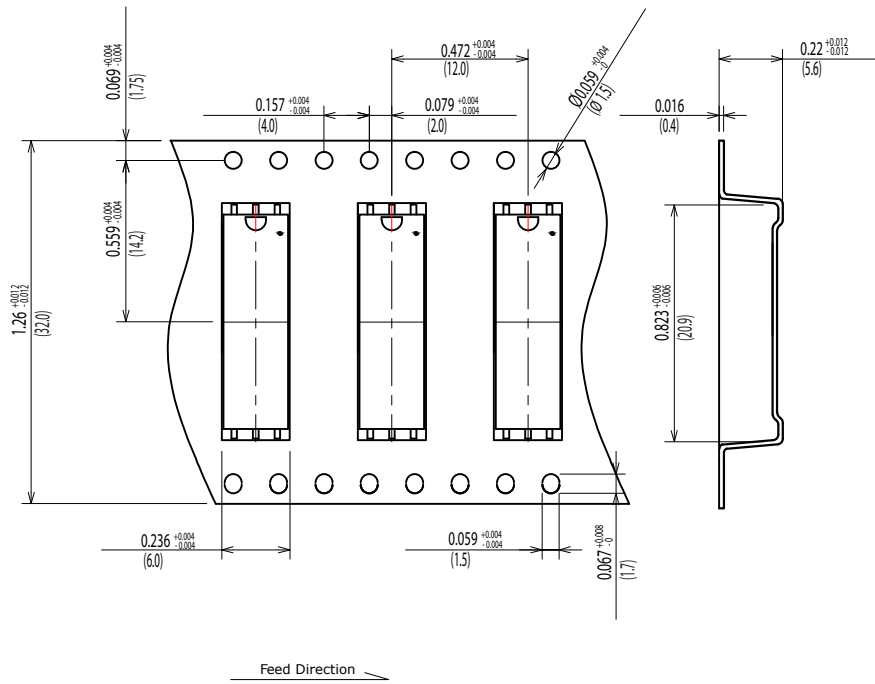

Dimensions of Tape and Reel All Dimensions are inches(mm)

12EH-1A□2J
12R-1A□2J

Details of the part A

Packing Quantity: 1,000pcs

Packing conforms to EIA standard EIA-481-2 or EIA-481-3