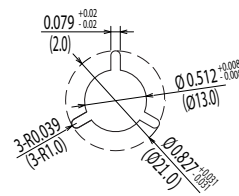

Dimensions of Tape and Reel All Dimensions are inches(mm)

12EH-1A□2J
12R-1A□2J

Details of the part A

Packing Quantity: 1,000pcs

Packing conforms to EIA standard EIA-481-2 or EIA-481-3