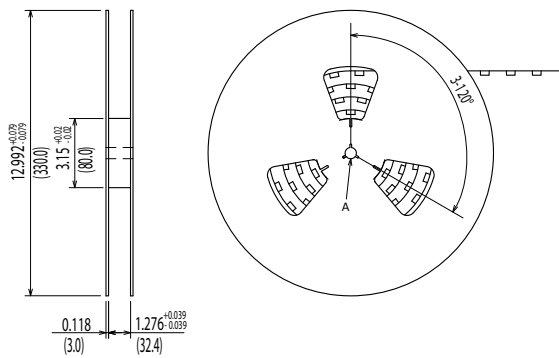

Dimensions of Tape and Reel All Dimensions are inches(mm)

12EH-1A□2J
12R-1A□2J

Details of the part A

Packing Quantity: 1,000pcs

Packing conforms to EIA standard EIA-481-2 or EIA-481-3