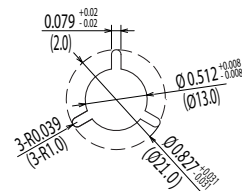

Dimensions of Tape and Reel All Dimensions are inches(mm)

Details of the part A

Packing Quantity: 1,000pcs

Packing conforms to EIA standard EIA-481-2 or EIA-481-3