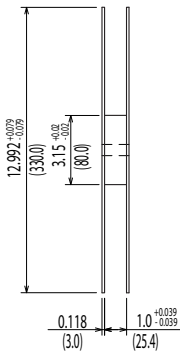

Dimensions of Tape and Reel All Dimensions are inches(mm)

Details of the part A

Packing Quantity: 1,000pcs

Packing conforms to EIA standard EIA-481-2 or EIA-481-3