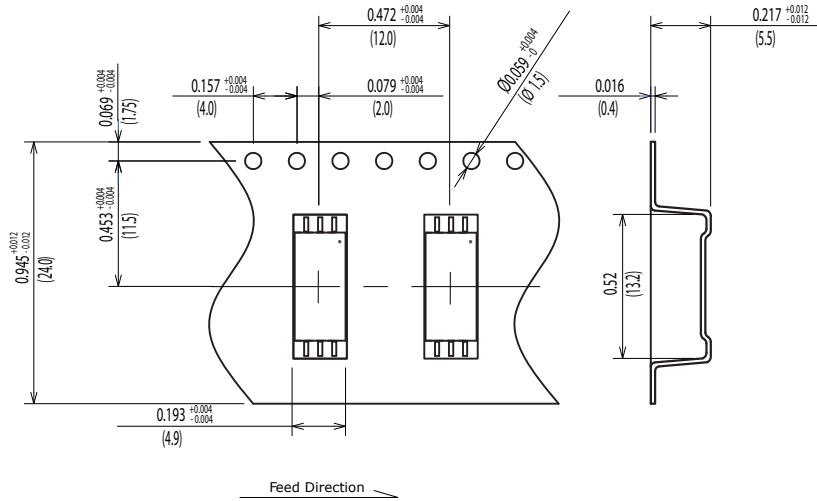

Dimensions of Tape and Reel All Dimensions are inches(mm)

Details of the part A

Packing Quantity: 1,000pcs

Packing conforms to EIA standard EIA-481-2 or EIA-481-3