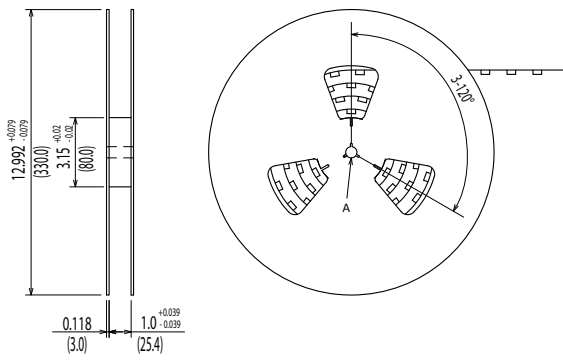

Dimensions of Tape and Reel All Dimensions are inches(mm)

1DH-□4A / 1DH-□4G
1EH-□4A / 1EH-□4G

1DH-□4J
1EH-□4J

Feed Direction →

Details of the part A

Packing Quantity: 1,000pcs

Packing conforms to EIA standard EIA-481-2 or EIA-481-3