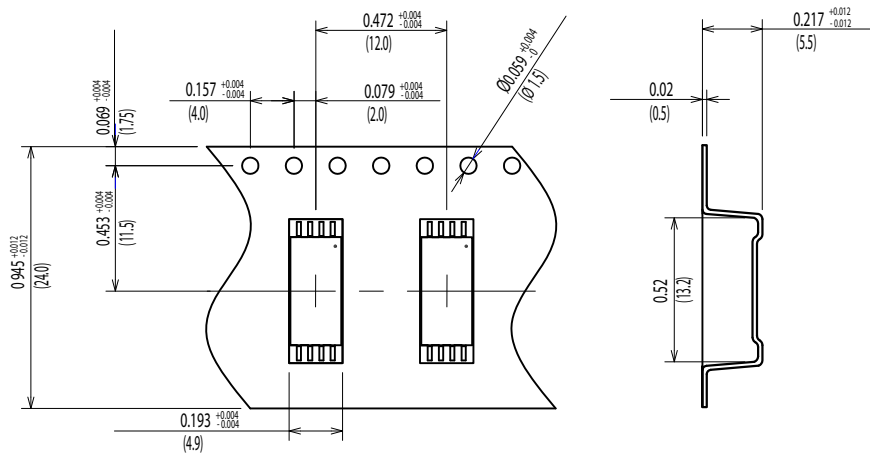

Dimensions of Tape and Reel All Dimensions are inches(mm)

1DH-□4A / 1DH-□4G
1EH-□4A / 1EH-□4G

1DH-□4J
1EH-□4J

Feed Direction →

Details of the part A

Packing Quantity: 1,000pcs

Packing conforms to EIA standard EIA-481-2 or EIA-481-3