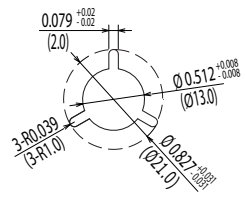

Dimensions of Tape and Reel All Dimensions are inches(mm)

1DH-□4A / 1DH-□4G
1EH-□4A / 1EH-□4G

1DH-□4J
1EH-□4J

Feed Direction →

Details of the part A

Packing Quantity: 1,000pcs

Packing conforms to EIA standard EIA-481-2 or EIA-481-3