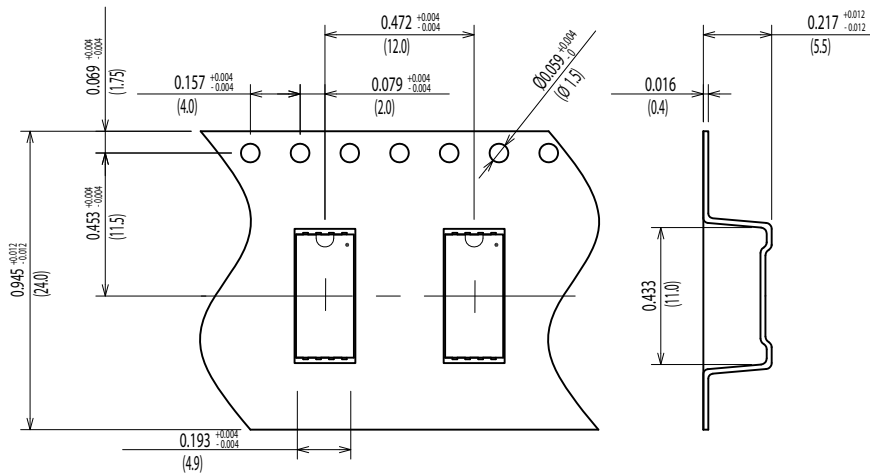

Dimensions of Tape and Reel All Dimensions are inches(mm)

1DH-□4A / 1DH-□4G
1EH-□4A / 1EH-□4G

1DH-□4J
1EH-□4J

Feed Direction →

Details of the part A

Packing Quantity: 1,000pcs

Packing conforms to EIA standard EIA-481-2 or EIA-481-3