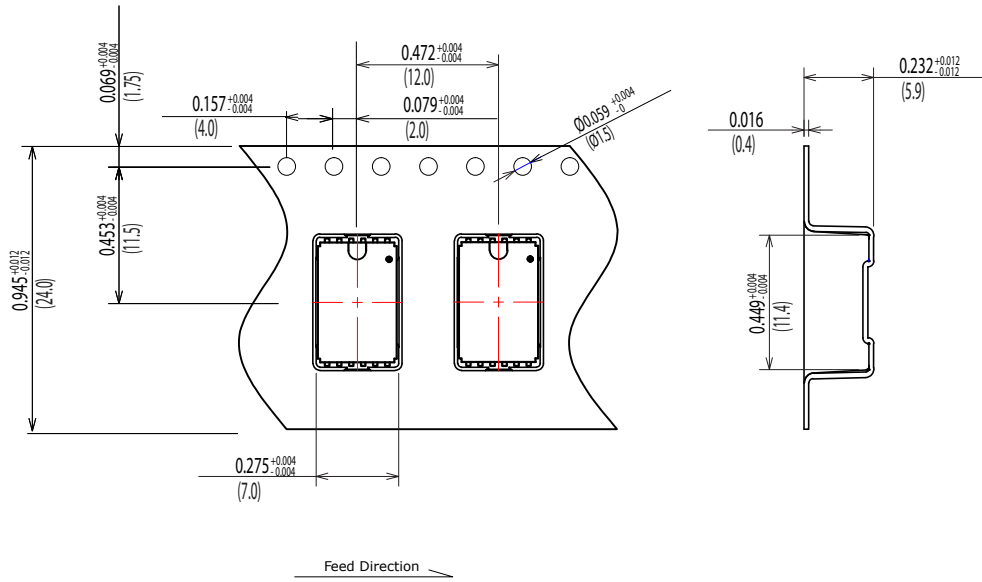

Dimensions of Tray All Dimensions are inches(mm)

Packing Quantity: 100pcs

Packing conforms to EIA standard EIA-481-2 or EIA-481-3

Dimensions of Tape and Reel All Dimensions are inches(mm)

Details of the part A

Packing Quantity: 500pcs

Packing conforms to EIA standard EIA-481-2 or EIA-481-3