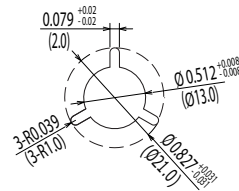

Dimensions of Tray All Dimensions are inches(mm)

Packing Quantity: 100pcs

Packing conforms to EIA standard EIA-481-2 or EIA-481-3

Dimensions of Tape and Reel All Dimensions are inches(mm)

Details of the part A