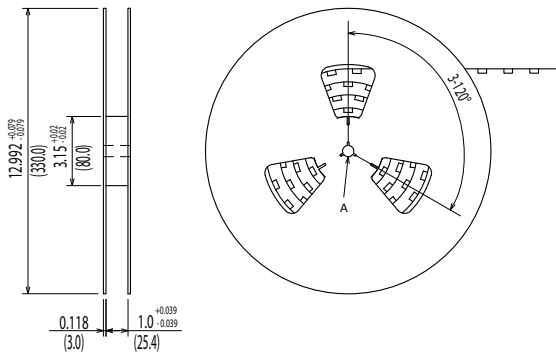

Dimensions of Tray All Dimensions are inches(mm)

Packing Quantity: 100pcs

Packing conforms to EIA standard EIA-481-2 or EIA-481-3

Dimensions of Tape and Reel All Dimensions are inches(mm)

Details of the part A