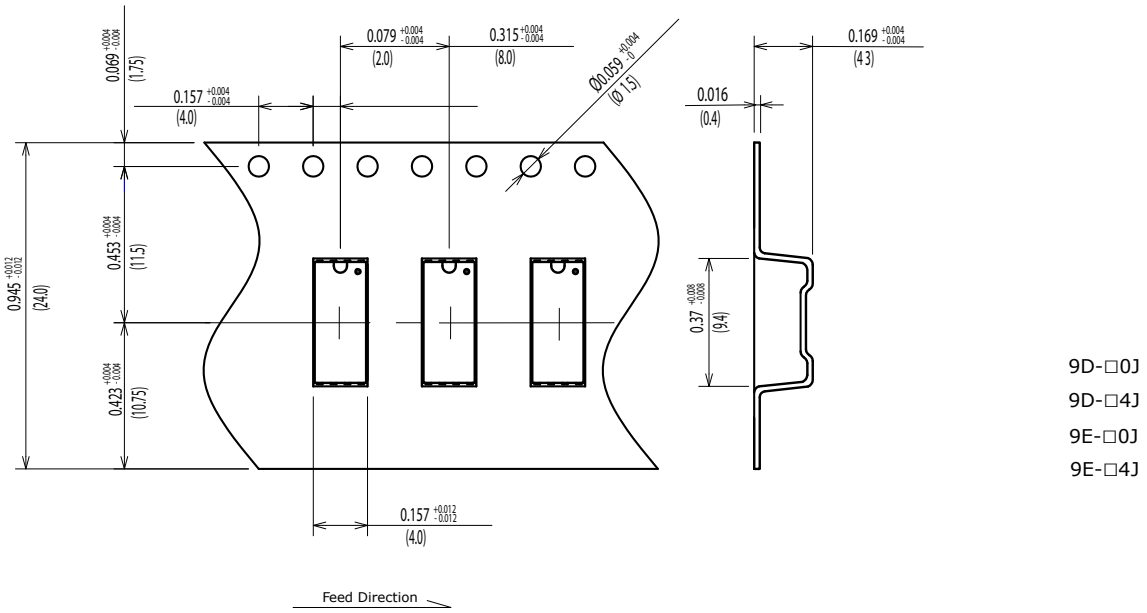

**Dimensions of Tape and Reel All Dimensions are inches(mm)**

- 9D-□0J
- 9D-□4J
- 9E-□0J
- 9E-□4J

Details of the part A

Packing Quantity: 1,000pcs

Packing conforms to EIA standard EIA-481-2 or EIA-481-3