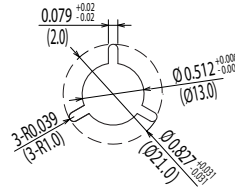

**Dimensions of Tape and Reel All Dimensions are inches(mm)**

- 9D-□0J
- 9D-□4J
- 9E-□0J
- 9E-□4J

Details of the part A

Packing Quantity: 1,000pcs

Packing conforms to EIA standard EIA-481-2 or EIA-481-3