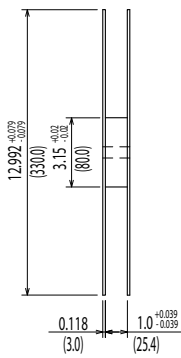

**Dimensions of Tape and Reel All Dimensions are inches(mm)**

- 9D-□0J
- 9D-□4J
- 9E-□0J
- 9E-□4J

Details of the part A

Packing Quantity: 1,000pcs

Packing conforms to EIA standard EIA-481-2 or EIA-481-3