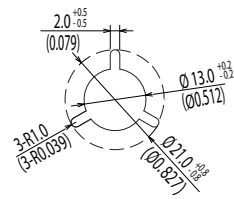

**Dimensions of Tray All Dimensions are mm (inch)**

Packing Quantity: 100pcs

Packing conforms to EIA standard EIA-481-2 or EIA-481-3.

**Dimensions of Tape and Reel All Dimensions are mm (inch)**

Details of the part A