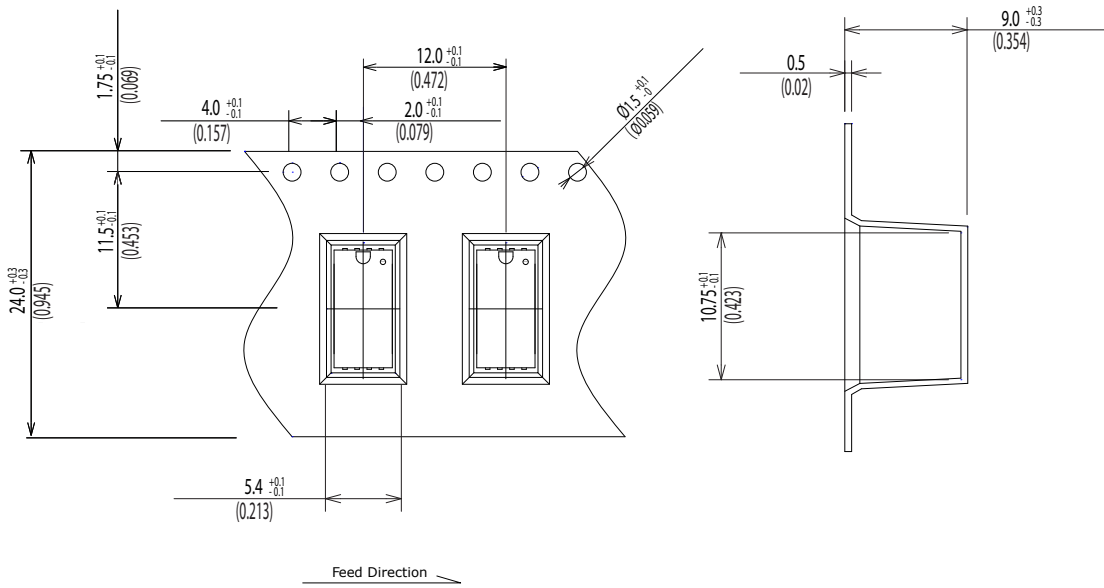

**Dimensions of Tray All Dimensions are mm (inch)**

Packing Quantity: 100pcs

Packing conforms to EIA standard EIA-481-2 or EIA-481-3.

**Dimensions of Tape and Reel All Dimensions are mm (inch)**

Details of the part A

Packing Quantity: 500pcs

Packing conforms to EIA standard EIA-481-2 or EIA-481-3