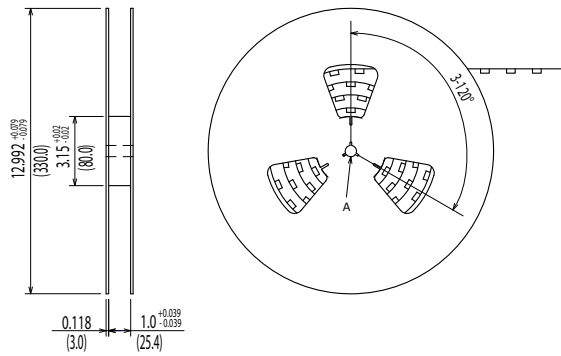

Dimensions of Tape and Reel All Dimensions are inches(mm)

Details of the part A

Packing Quantity: 1,000pcs

Packing conforms to EIA standard EIA-481-2 or EIA-481-3