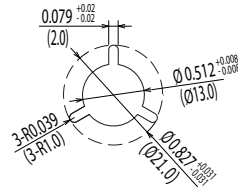

Dimensions of Tape and Reel All Dimensions are inches(mm)

Details of the part A

Packing Quantity: 1,000pcs

Packing conforms to EIA standard EIA-481-2 or EIA-481-3