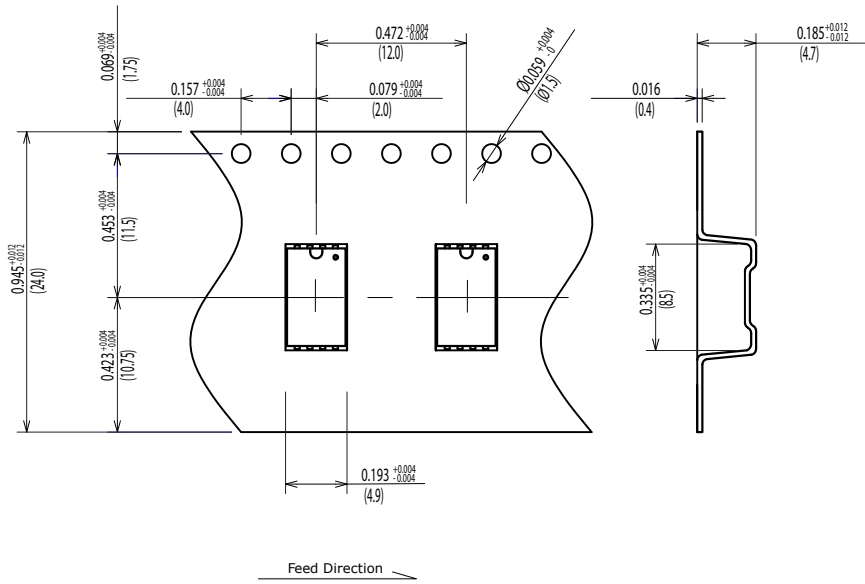

Dimensions of Tape and Reel All Dimensions are inches(mm)

Details of the part A

Packing Quantity: 1,000pcs

Packing conforms to EIA standard EIA-481-2 or EIA-481-3