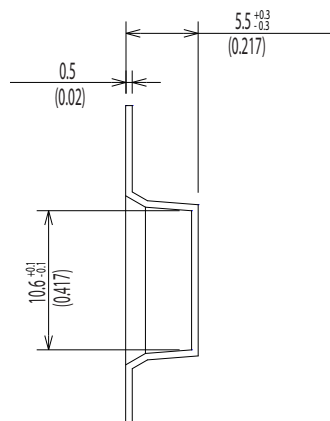

Dimensions of Tape and Reel All Dimensions are mm (inch)

1H-2T□8G

1H-2T□8J

Feed Direction →

Details of the part A

Packing Quantity: 500pcs

Packing conforms to EIA standard EIA-481-2 or EIA-481-3