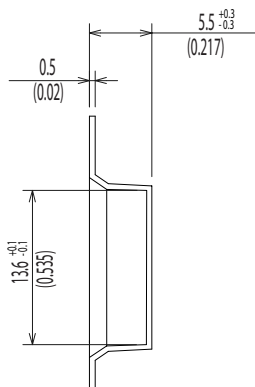

Dimensions of Tape and Reel All Dimensions are mm (inch)

1H-2T□8G

1H-2T□8J

Feed Direction →

Details of the part A

Packing Quantity: 500pcs

Packing conforms to EIA standard EIA-481-2 or EIA-481-3