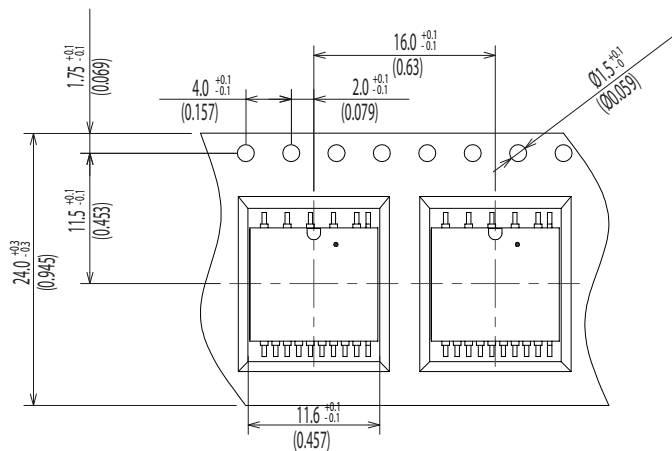

Dimensions of Tape and Reel All Dimensions are mm (inch)

1H-2T□8G

1H-2T□8J

Feed Direction →

Details of the part A

Packing Quantity: 500pcs

Packing conforms to EIA standard EIA-481-2 or EIA-481-3