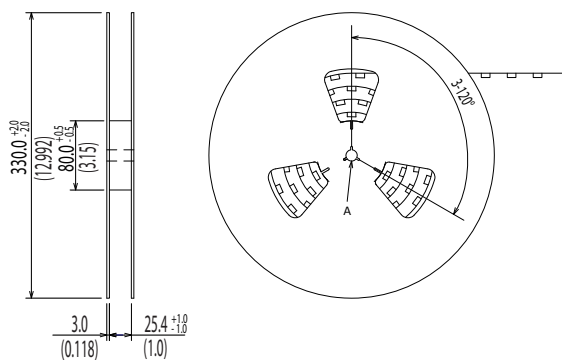

Dimensions of Tape and Reel All Dimensions are mm (inch)

1H-2T□8G

1H-2T□8J

Feed Direction →

Details of the part A

Packing Quantity: 500pcs

Packing conforms to EIA standard EIA-481-2 or EIA-481-3