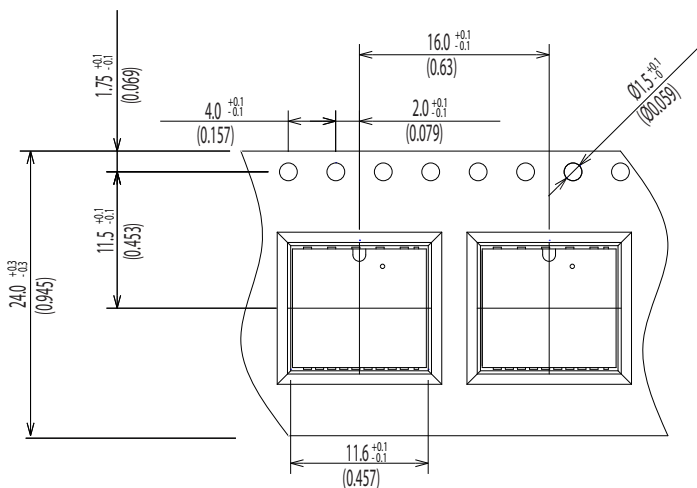

Dimensions of Tape and Reel All Dimensions are mm (inch)

1H-2T□8G

1H-2T□8J

Feed Direction →

Details of the part A

Packing Quantity: 500pcs

Packing conforms to EIA standard EIA-481-2 or EIA-481-3