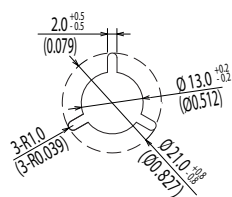

Dimensions of Tape and Reel All Dimensions are mm (inch)

1H-2T□8G

1H-2T□8J

Feed Direction →

Details of the part A

Packing Quantity: 500pcs

Packing conforms to EIA standard EIA-481-2 or EIA-481-3