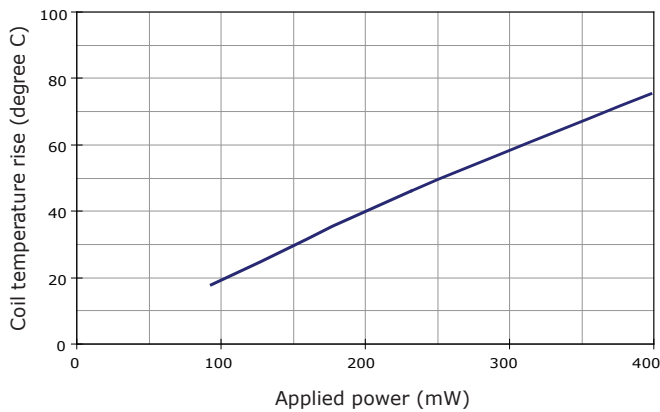

PERFORMANCE DATA

Contact Resistance

Carry Current

Life

Coil Temperature Rise

Notes: Reference data of 9H-14J

Operate and Release Voltage

Magnetic Interference