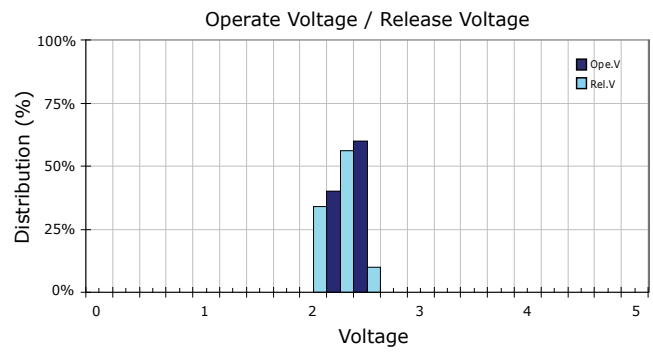

PERFORMANCE DATA

Contact Resistance

Carry Current

Life

Coil Temperature Rise

Notes: Reference data of 9H-14J

Operate and Release Voltage

Magnetic Interference