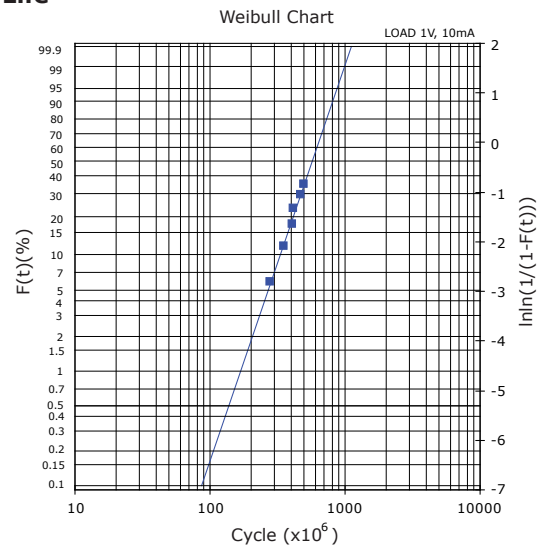

PERFORMANCE DATA

Contact Resistance

Carry Current

Life

Coil Temperature Rise

Notes: Reference data of 9H-14J

Operate and Release Voltage

Magnetic Interference

Notes: Reference data of 9H-14J