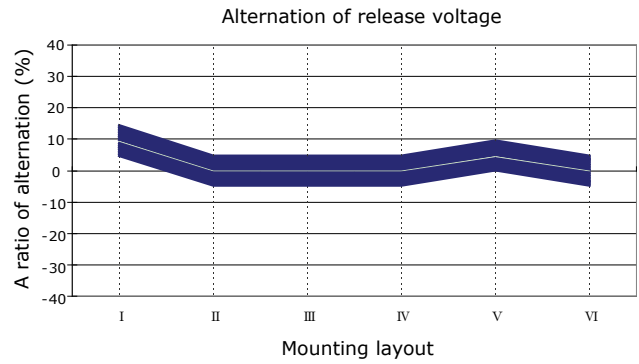

PERFORMANCE DATA

Contact Resistance

Carry Current

Life

Coil Temperature Rise

Notes: Reference data of 9H-14J

Operate and Release Voltage

Magnetic Interference