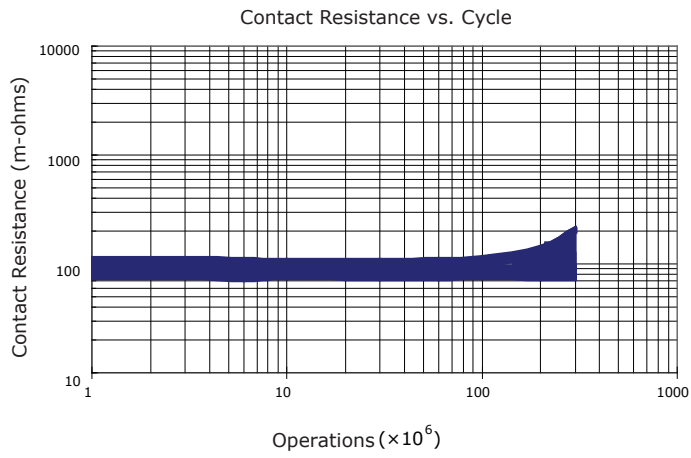

PERFORMANCE DATA

Contact Resistance

Carry Current

Life

Coil Temperature Rise

Notes: Reference data of 9H-14J

Operate and Release Voltage

Magnetic Interference

Notes: Reference data of 9H-14J