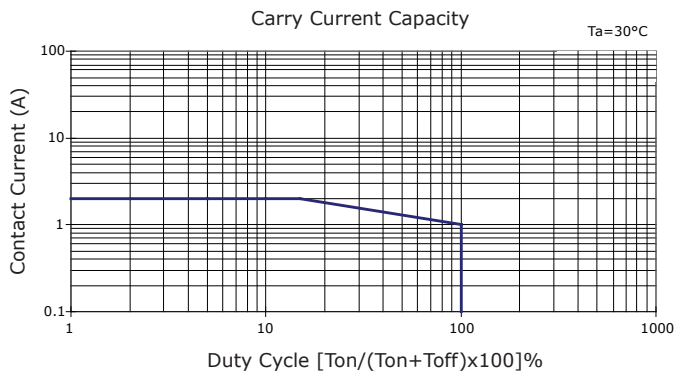

PERFORMANCE DATA

Contact Resistance

Carry Current

Life

Coil Temperature Rise

Notes: Reference data of 9H-14J

Operate and Release Voltage

Magnetic Interference

Notes: Reference data of 9H-14J