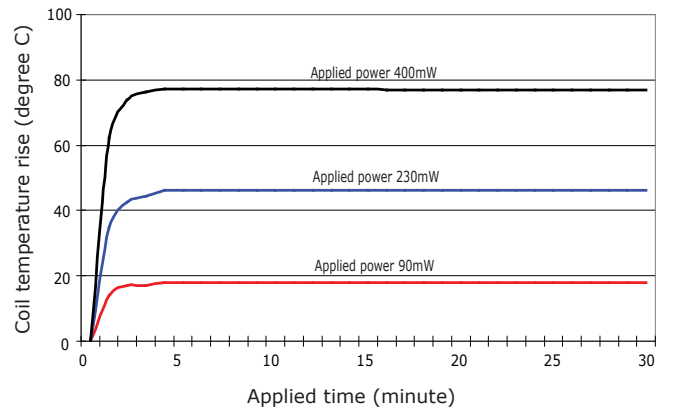

PERFORMANCE DATA

Contact Resistance

Carry Current

Life

Coil Temperature Rise

Notes: Reference data of 9H-14J

Operate and Release Voltage

Magnetic Interference

Notes: Reference data of 9H-14J