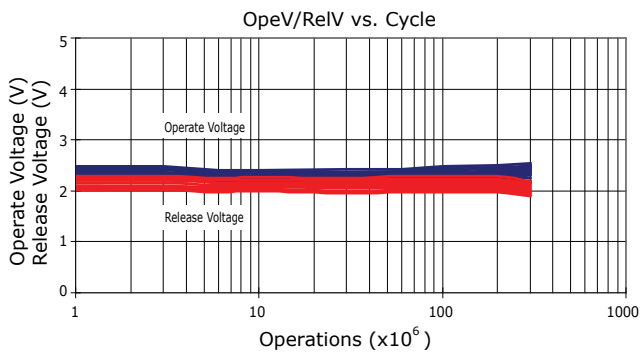

PERFORMANCE DATA

Contact Resistance

Carry Current

Life

Coil Temperature Rise

Notes: Reference data of 9H-14J

Operate and Release Voltage

Magnetic Interference