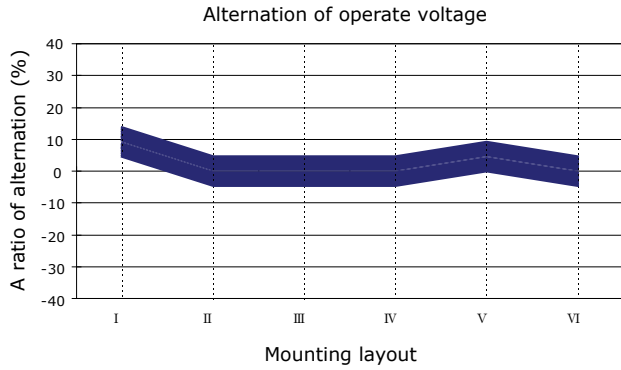

PERFORMANCE DATA

Contact Resistance

Carry Current

Life

Coil Temperature Rise

Notes: Reference data of 9H-14J

Operate and Release Voltage

Magnetic Interference