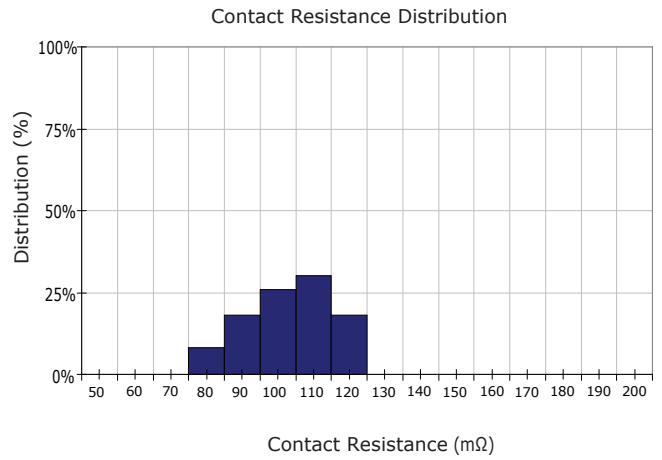

PERFORMANCE DATA

Contact Resistance

Carry Current

Life

Coil Temperature Rise

Notes: Reference data of 9H-14J

Operate and Release Voltage

Magnetic Interference

Notes: Reference data of 9H-14J