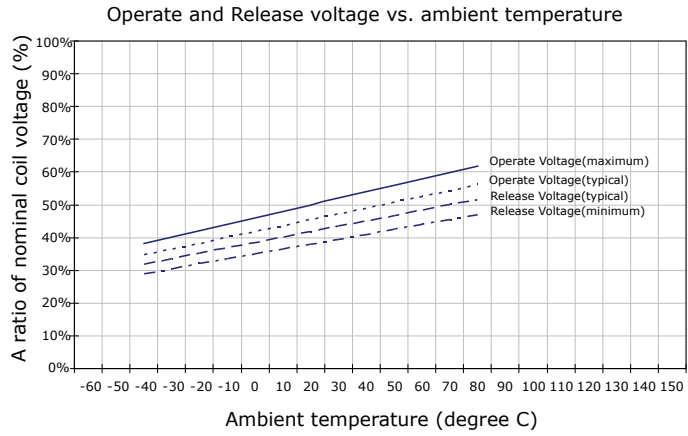

PERFORMANCE DATA

Contact Resistance

Carry Current

Life

Coil Temperature Rise

Notes: Reference data of 9H-14J

Operate and Release Voltage

Magnetic Interference