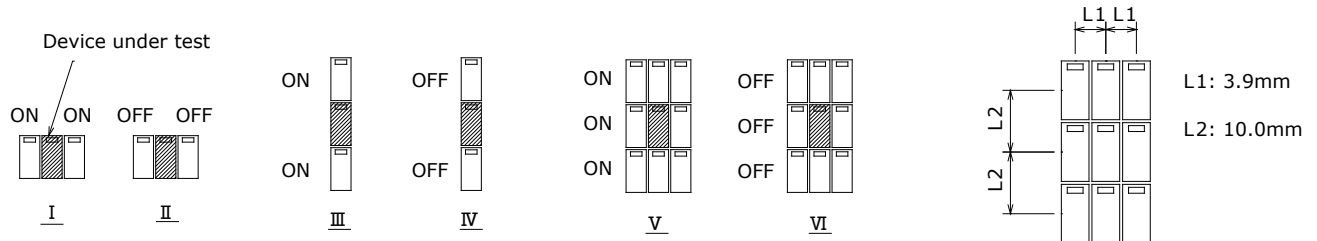

PERFORMANCE DATA

Contact Resistance

Carry Current

Life

Coil Temperature Rise

Notes: Reference data of 9H-14J

Operate and Release Voltage

Magnetic Interference