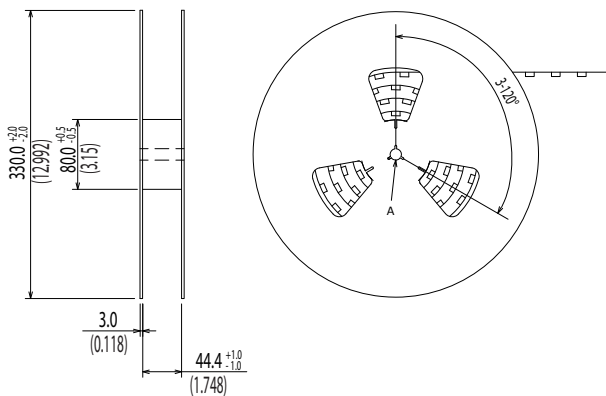

Dimensions of Tape and Reel All Dimensions are mm (inch)

Details of the part A

Packing Quantity: 400pcs

Packing conforms to EIA standard EIA-481-2 or EIA-481-3