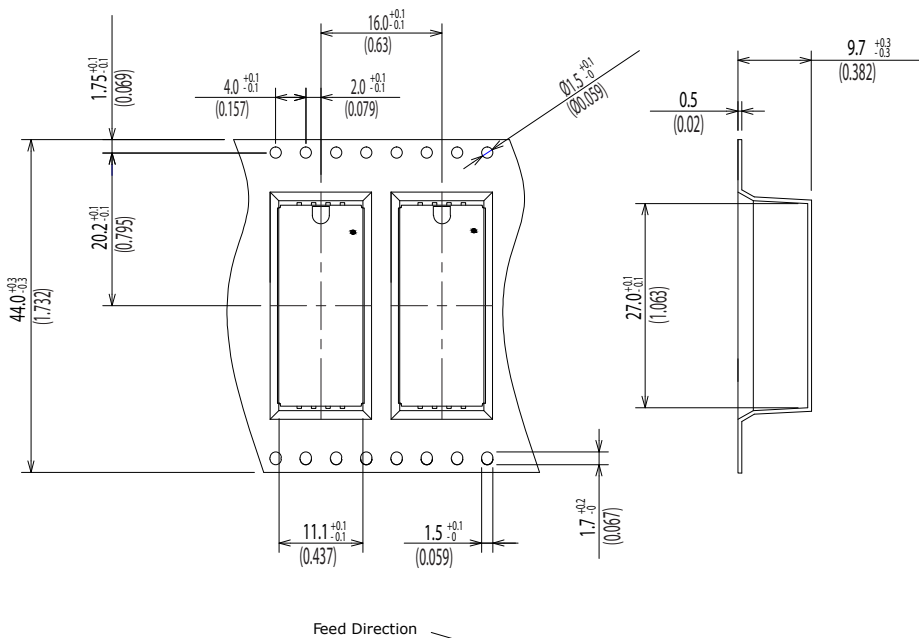

Dimensions of Tape and Reel All Dimensions are mm (inch)

Details of the part A

Packing Quantity: 400pcs

Packing conforms to EIA standard EIA-481-2 or EIA-481-3