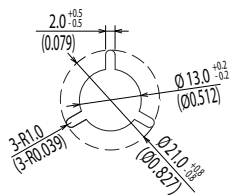

Dimensions of Tape and Reel All Dimensions are mm (inch)

Details of the part A

Packing Quantity: 400pcs

Packing conforms to EIA standard EIA-481-2 or EIA-481-3