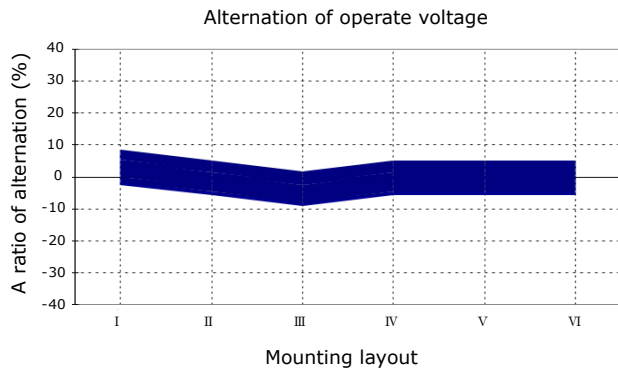

PERFORMANCE DATA

Contact Resistance

Carry Current

Life

Coil Temperature Rise

Notes: Reference data of 190H-1T12J

Operate and Release Voltage

Magnetic Interference

Notes: Reference data of 190H-1T12J