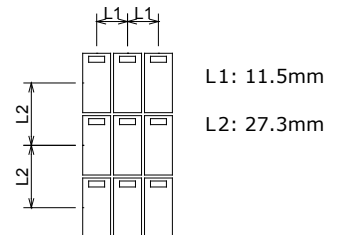

PERFORMANCE DATA

Contact Resistance

Carry Current

Life

Coil Temperature Rise

Notes: Reference data of 190H-1T12J

Operate and Release Voltage

Magnetic Interference

Notes: Reference data of 190H-1T12J