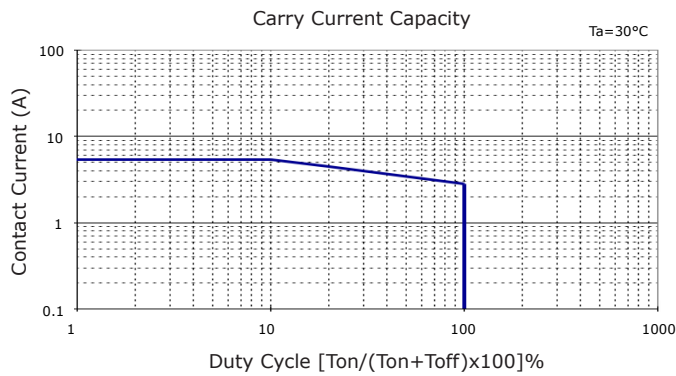

PERFORMANCE DATA

Contact Resistance

Carry Current

Life

Coil Temperature Rise

Notes: Reference data of 190H-1T12J

Operate and Release Voltage

Magnetic Interference

Notes: Reference data of 190H-1T12J