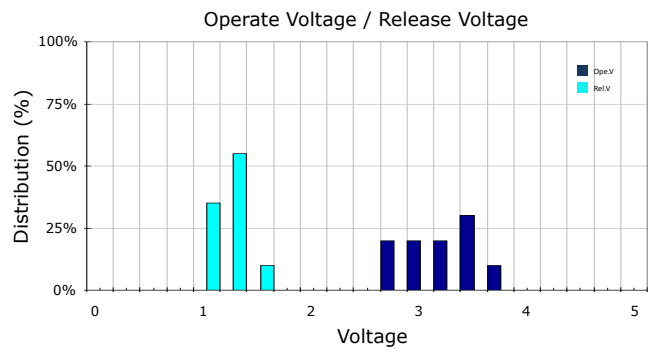

PERFORMANCE DATA

Contact Resistance

Carry Current

Life

Coil Temperature Rise

Notes: Reference data of 190H-1T12J

Operate and Release Voltage

Magnetic Interference