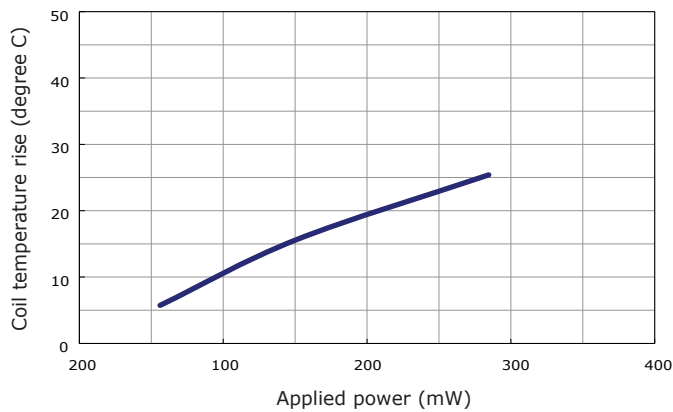

PERFORMANCE DATA

Contact Resistance

Carry Current

Life

Coil Temperature Rise

Notes: Reference data of 190H-1T12J

Operate and Release Voltage

Magnetic Interference

Notes: Reference data of 190H-1T12J