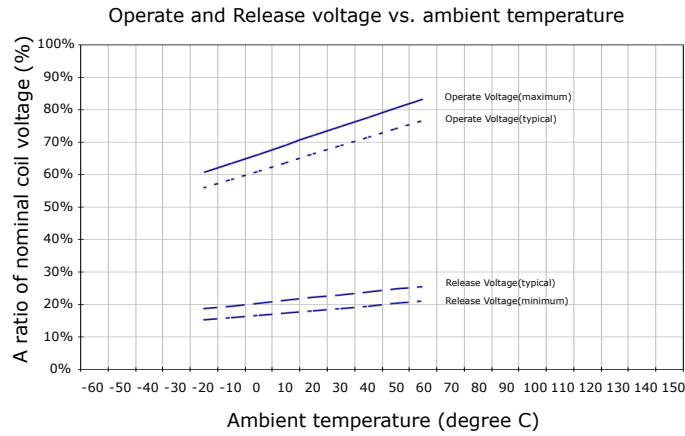

PERFORMANCE DATA

Contact Resistance

Carry Current

Life

Coil Temperature Rise

Notes: Reference data of 190H-1T12J

Operate and Release Voltage

Magnetic Interference