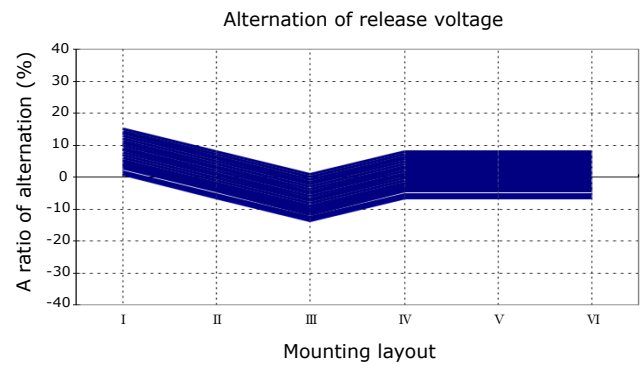

PERFORMANCE DATA

Contact Resistance

Carry Current

Life

Coil Temperature Rise

Notes: Reference data of 190H-1T12J

Operate and Release Voltage

Magnetic Interference

Notes: Reference data of 190H-1T12J