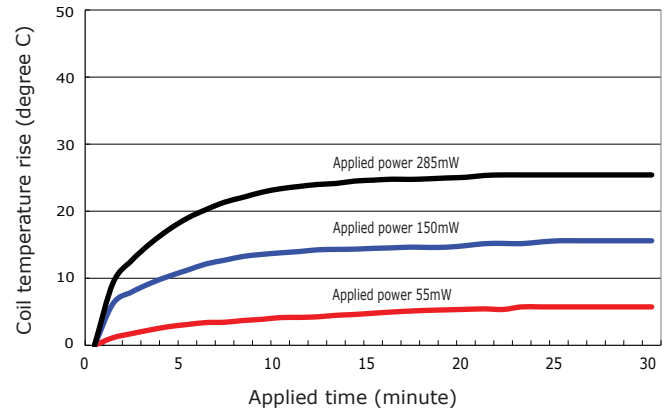

PERFORMANCE DATA

Contact Resistance

Carry Current

Life

Coil Temperature Rise

Notes: Reference data of 190H-1T12J

Operate and Release Voltage

Magnetic Interference