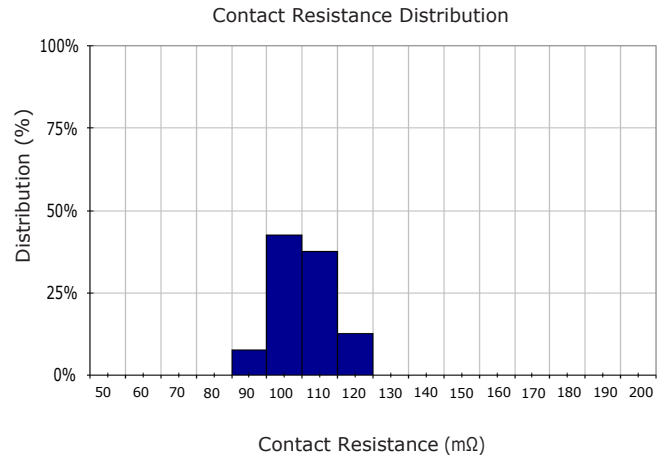

PERFORMANCE DATA

Contact Resistance

Carry Current

Life

Coil Temperature Rise

Notes: Reference data of 190H-1T12J

Operate and Release Voltage

Magnetic Interference

Notes: Reference data of 190H-1T12J