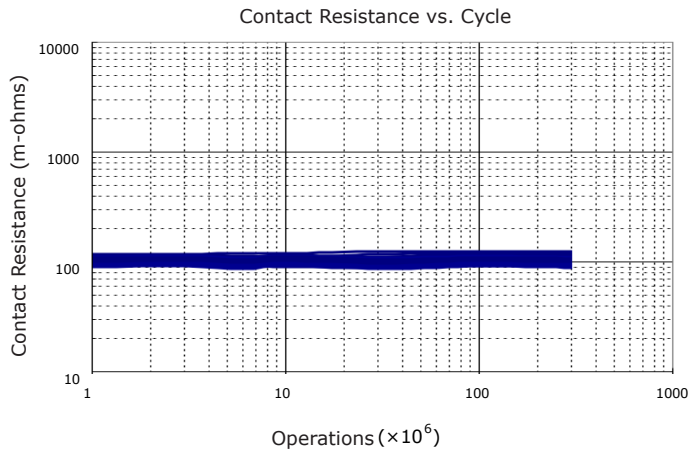

PERFORMANCE DATA

Contact Resistance

Carry Current

Life

Coil Temperature Rise

Notes: Reference data of 190H-1T12J

Operate and Release Voltage

Magnetic Interference

Notes: Reference data of 190H-1T12J