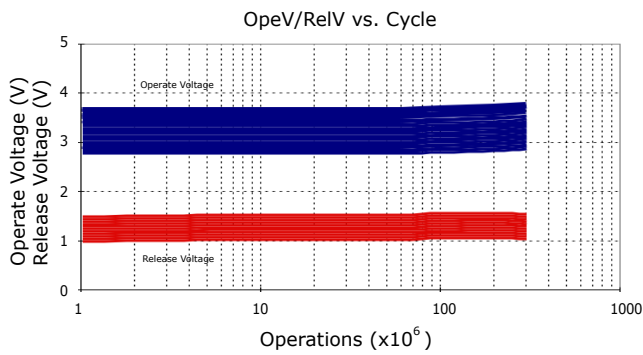

PERFORMANCE DATA

Contact Resistance

Carry Current

Life

Coil Temperature Rise

Notes: Reference data of 190H-1T12J

Operate and Release Voltage

Magnetic Interference

Notes: Reference data of 190H-1T12J