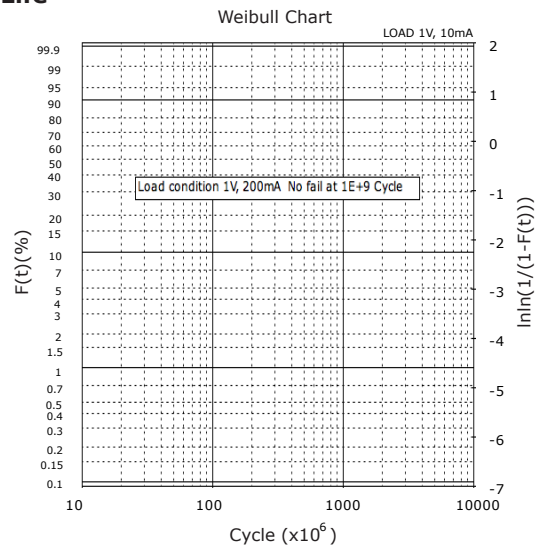

PERFORMANCE DATA

Contact Resistance

Carry Current

Life

Coil Temperature Rise

Notes: Reference data of 190H-1T12J

Operate and Release Voltage

Magnetic Interference

Notes: Reference data of 190H-1T12J