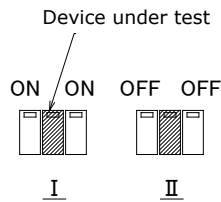

PERFORMANCE DATA

Contact Resistance

Carry Current

Life

Coil Temperature Rise

Notes: Reference data of 190H-1T12J

Operate and Release Voltage

Magnetic Interference