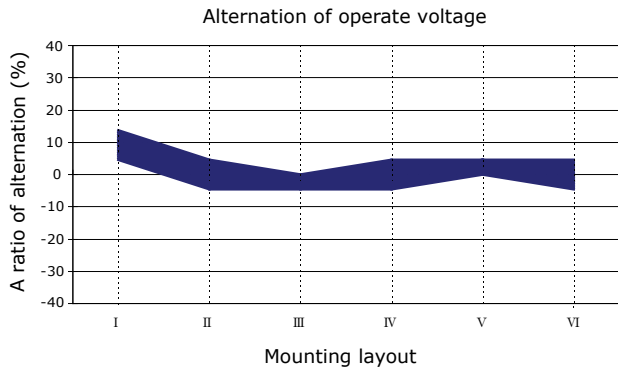

PERFORMANCE DATA

Contact Resistance

Carry Current

Life

Coil Temperature Rise

Notes: Reference data of 1H-12G

Operate and Release Voltage

Magnetic Interference

Notes: Reference data of 1H-12G