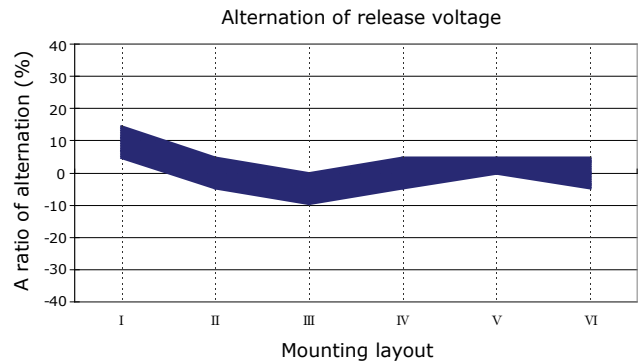

PERFORMANCE DATA

Contact Resistance

Carry Current

Life

Coil Temperature Rise

Notes: Reference data of 1H-12G

Operate and Release Voltage

Magnetic Interference

Notes: Reference data of 1H-12G