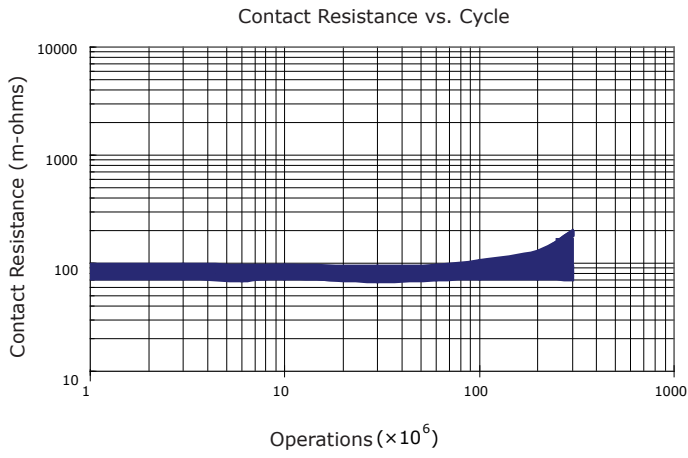

PERFORMANCE DATA

Contact Resistance

Carry Current

Life

Coil Temperature Rise

Notes: Reference data of 1H-12G

Operate and Release Voltage

Magnetic Interference

Notes: Reference data of 1H-12G