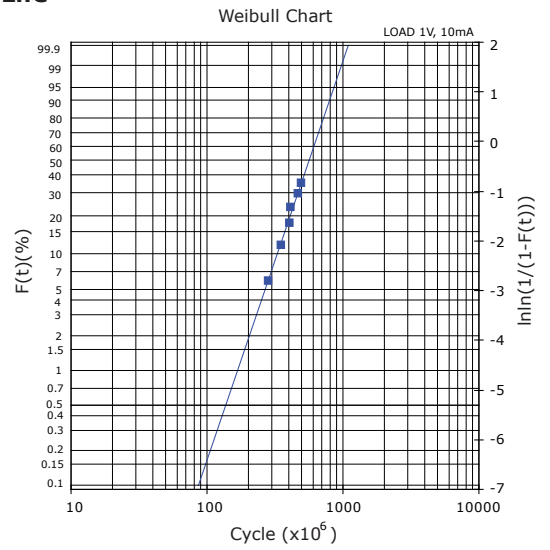

PERFORMANCE DATA

Contact Resistance

Carry Current

Life

Coil Temperature Rise

Notes: Reference data of 1H-12G

Operate and Release Voltage

Magnetic Interference

Notes: Reference data of 1H-12G