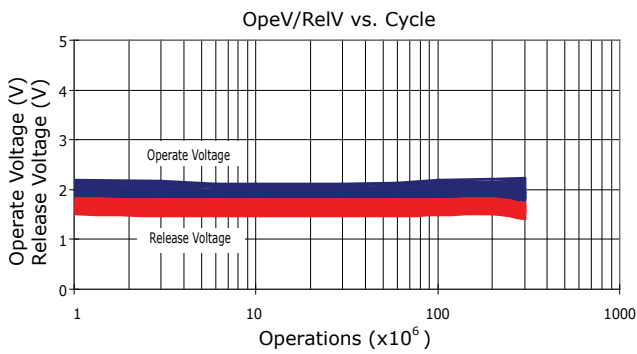

PERFORMANCE DATA

Contact Resistance

Carry Current

Life

Coil Temperature Rise

Notes: Reference data of 1H-12G

Operate and Release Voltage

Magnetic Interference

Notes: Reference data of 1H-12G