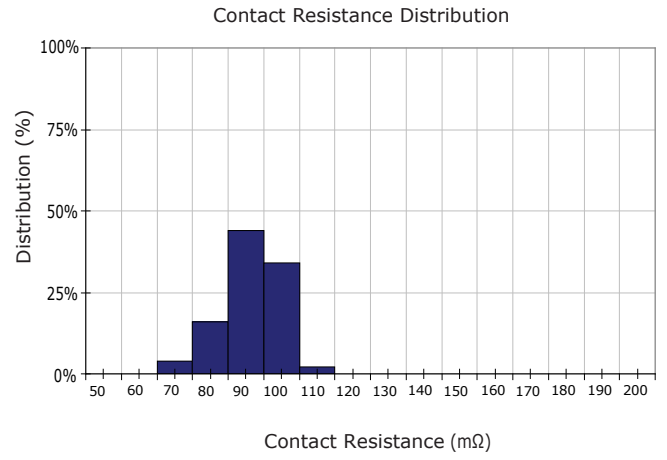

PERFORMANCE DATA

Contact Resistance

Carry Current

Life

Coil Temperature Rise

Notes: Reference data of 1H-12G

Operate and Release Voltage

Magnetic Interference

Notes: Reference data of 1H-12G