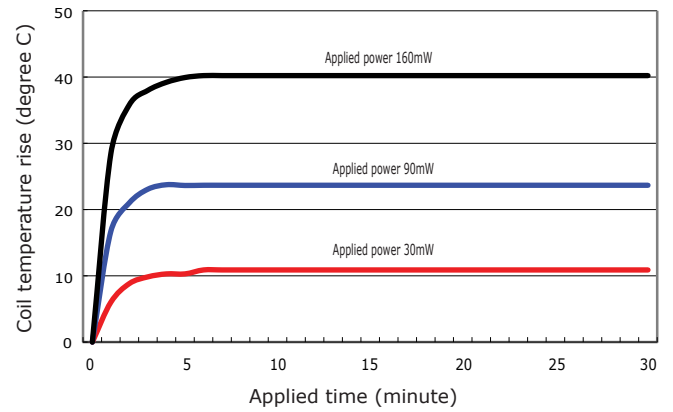

PERFORMANCE DATA

Contact Resistance

Carry Current

Life

Coil Temperature Rise

Notes: Reference data of 1H-12G

Operate and Release Voltage

Magnetic Interference

Notes: Reference data of 1H-12G