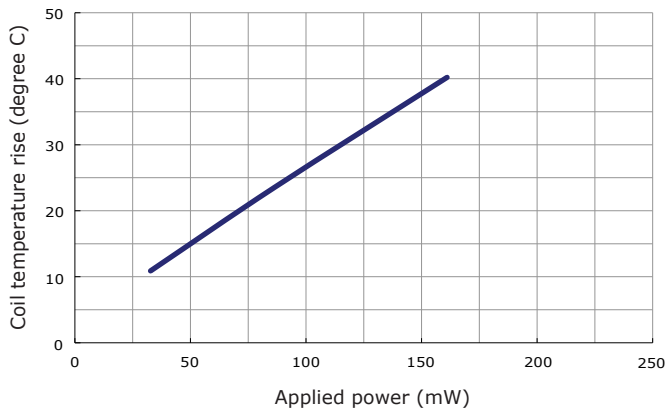

PERFORMANCE DATA

Contact Resistance

Carry Current

Life

Coil Temperature Rise

Notes: Reference data of 1H-12G

Operate and Release Voltage

Magnetic Interference

Notes: Reference data of 1H-12G