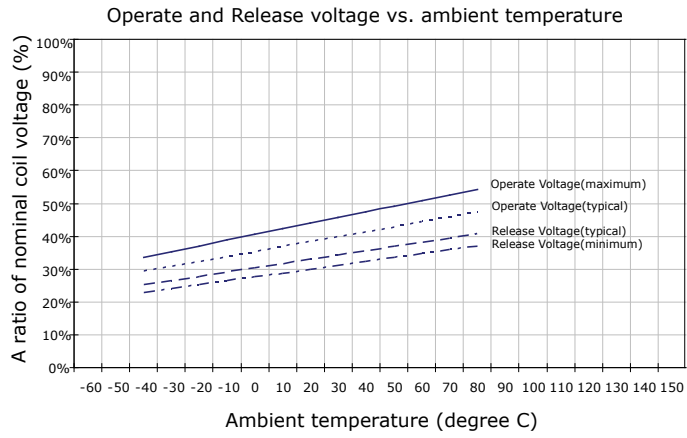

PERFORMANCE DATA

Contact Resistance

Carry Current

Life

Coil Temperature Rise

Notes: Reference data of 1H-12G

Operate and Release Voltage

Magnetic Interference