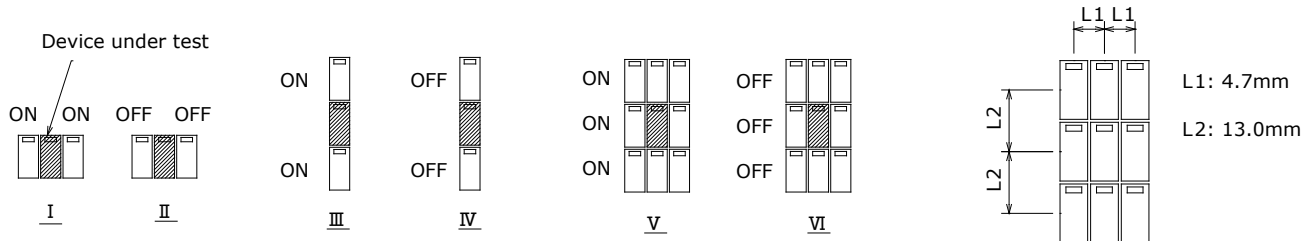

PERFORMANCE DATA

Contact Resistance

Carry Current

Life

Coil Temperature Rise

Notes: Reference data of 1H-12G

Operate and Release Voltage

Magnetic Interference