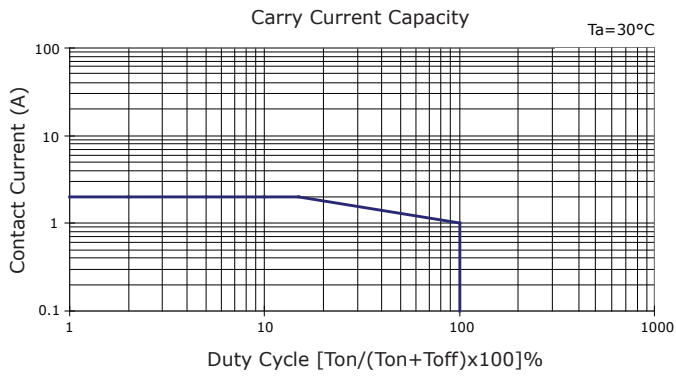

PERFORMANCE DATA

Contact Resistance

Carry Current

Life

Coil Temperature Rise

Notes: Reference data of 1H-12G

Operate and Release Voltage

Magnetic Interference

Notes: Reference data of 1H-12G