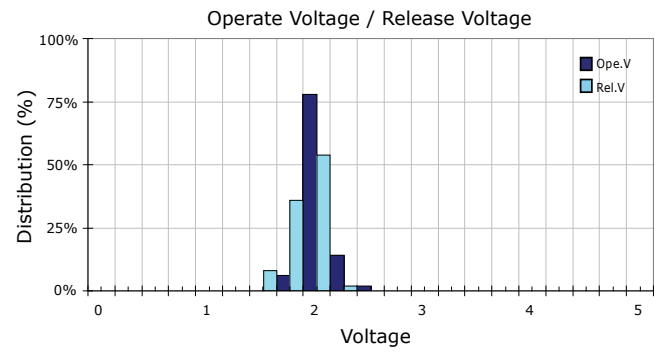

Operate and Release Voltage