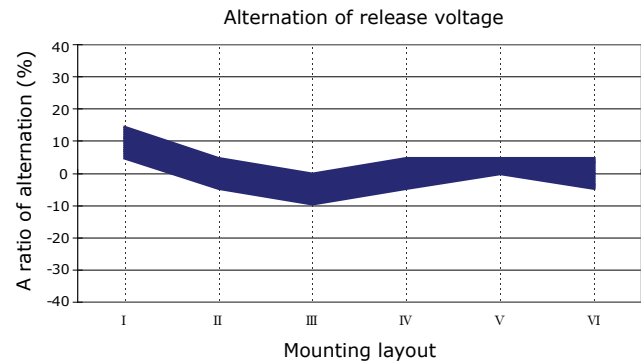

Magnetic Interference

Notes: Reference data of 1H-14G-60