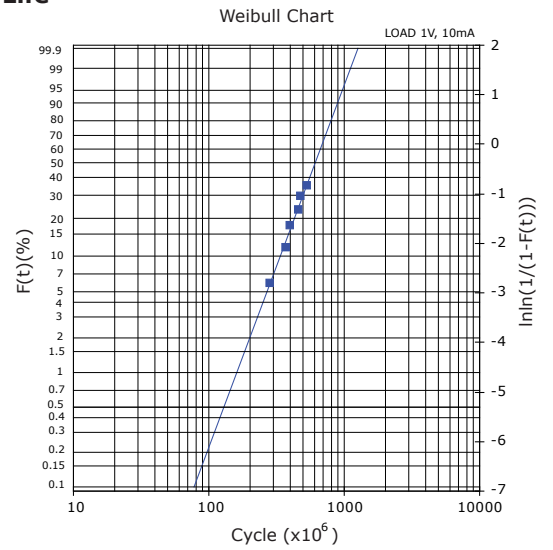

## Contact Resistance

## Coil Temperature Rise

Notes: Reference data of 1H-14G-60