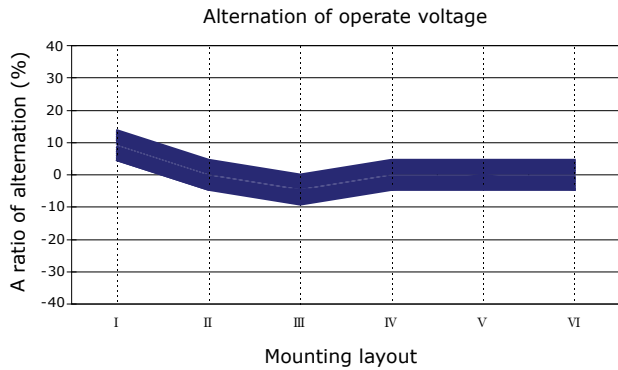

Magnetic Interference

Notes: Reference data of 1H-14G-60