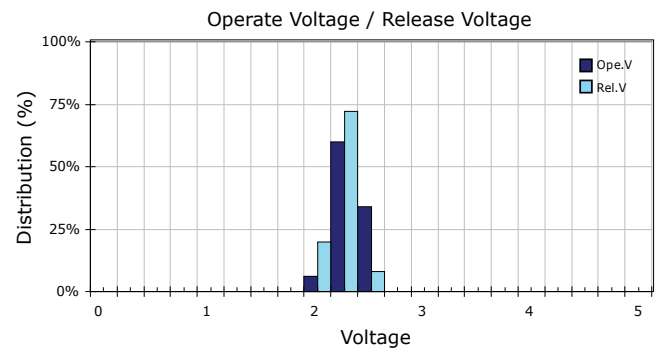

Operate and Release Voltage