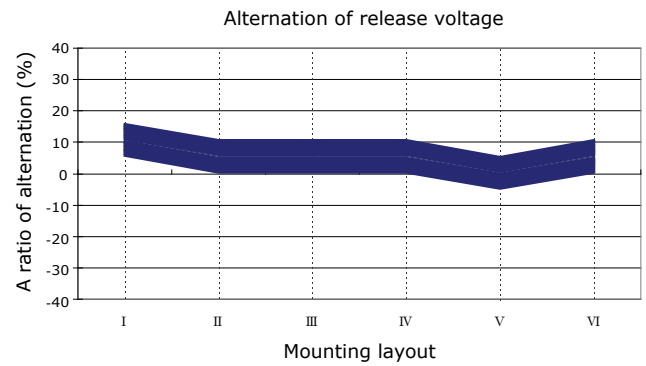

Magnetic Interference

Device under test