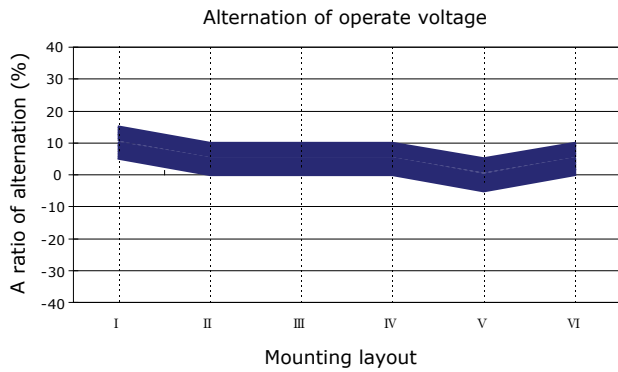

Magnetic Interference

Device under test