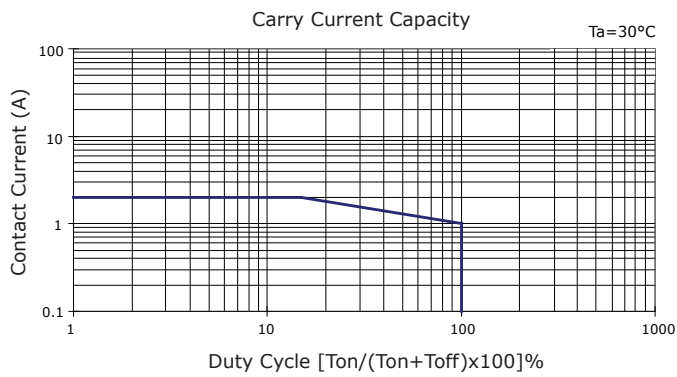

PERFORMANCE DATA

Contact Resistance

Carry Current

Life

Coil Temperature Rise

Notes: Reference data of 1H-2M12G

Operate and Release Voltage

Magnetic Interference

Notes: Reference data of 1H-2M12G