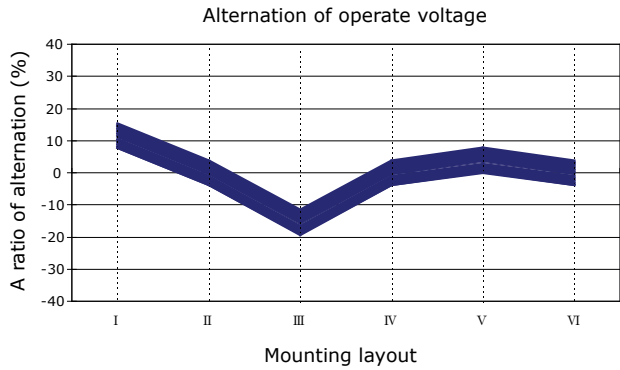

PERFORMANCE DATA

Contact Resistance

Carry Current

Life

Coil Temperature Rise

Notes: Reference data of 1H-2M12G

Operate and Release Voltage

Magnetic Interference

Notes: Reference data of 1H-2M12G