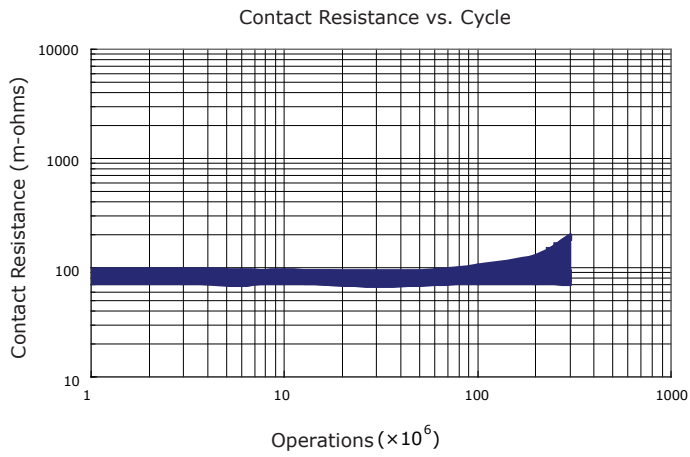

PERFORMANCE DATA

Contact Resistance

Carry Current

Life

Coil Temperature Rise

Notes: Reference data of 1H-2M12G

Operate and Release Voltage

Magnetic Interference

Notes: Reference data of 1H-2M12G