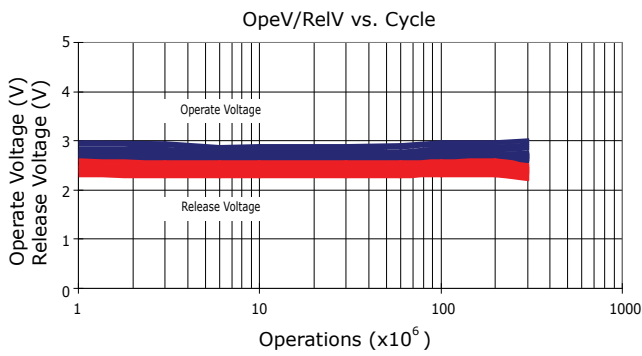

PERFORMANCE DATA

Contact Resistance

Carry Current

Life

Coil Temperature Rise

Notes: Reference data of 1H-2M12G

Operate and Release Voltage

Magnetic Interference

Notes: Reference data of 1H-2M12G