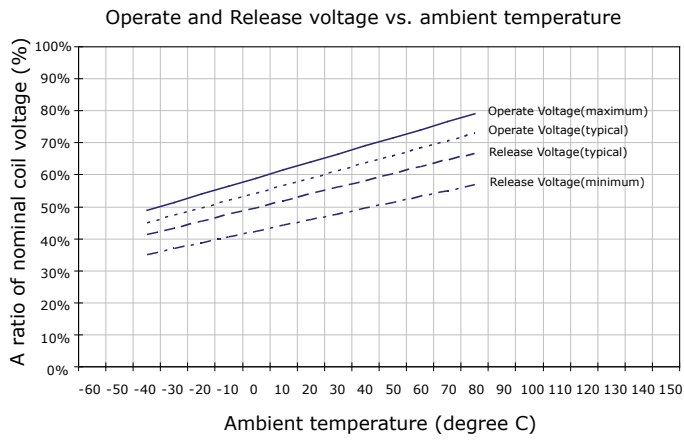

PERFORMANCE DATA

Contact Resistance

Carry Current

Life

Coil Temperature Rise

Notes: Reference data of 1H-2M12G

Operate and Release Voltage

Magnetic Interference