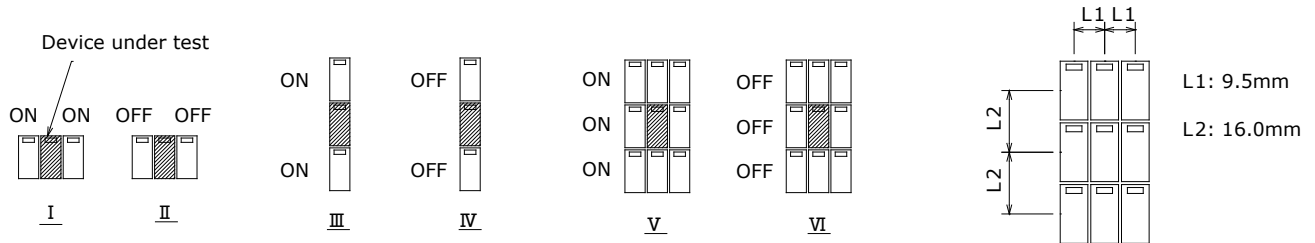

PERFORMANCE DATA

Contact Resistance

Carry Current

Life

Coil Temperature Rise

Notes: Reference data of 1H-2M12G

Operate and Release Voltage

Magnetic Interference

Notes: Reference data of 1H-2M12G