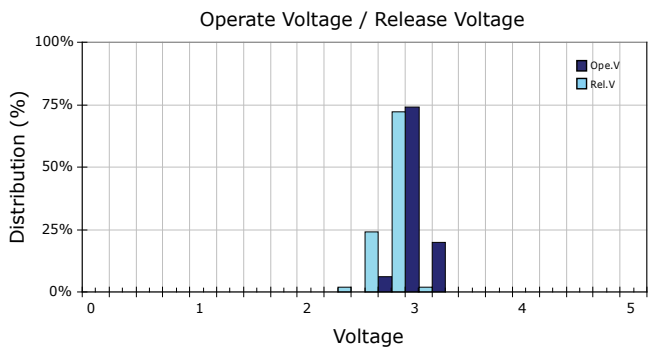

PERFORMANCE DATA

Contact Resistance

Carry Current

Life

Coil Temperature Rise

Notes: Reference data of 1H-2M12G

Operate and Release Voltage

Magnetic Interference