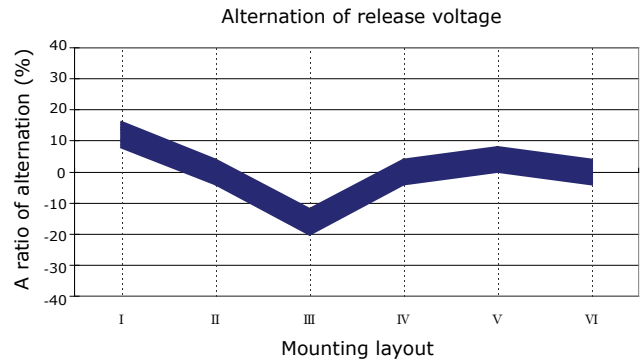

PERFORMANCE DATA

Contact Resistance

Carry Current

Life

Coil Temperature Rise

Notes: Reference data of 1H-2M12G

Operate and Release Voltage

Magnetic Interference