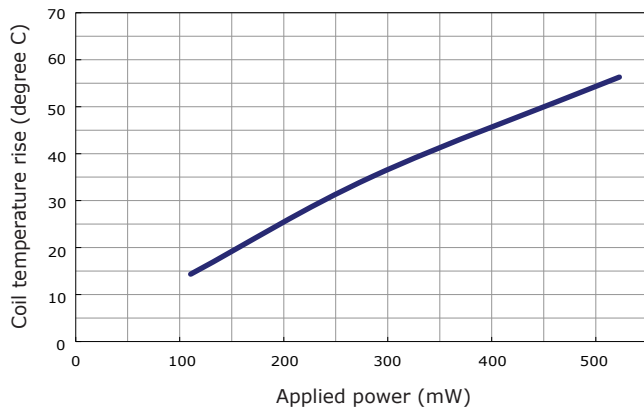

PERFORMANCE DATA

Contact Resistance

Carry Current

Life

Coil Temperature Rise

Notes: Reference data of 1H-2M12G

Operate and Release Voltage

Magnetic Interference

Notes: Reference data of 1H-2M12G