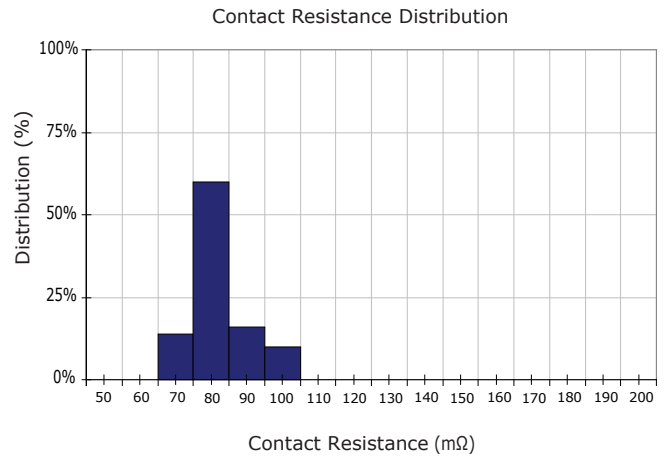

PERFORMANCE DATA

Contact Resistance

Carry Current

Life

Coil Temperature Rise

Notes: Reference data of 1H-2M12G

Operate and Release Voltage

Magnetic Interference

Notes: Reference data of 1H-2M12G