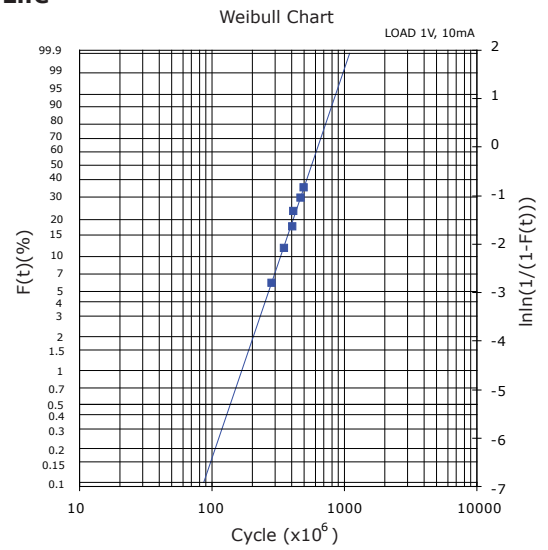

PERFORMANCE DATA

Contact Resistance

Carry Current

Life

Coil Temperature Rise

Notes: Reference data of 1H-2M12G

Operate and Release Voltage

Magnetic Interference

Notes: Reference data of 1H-2M12G