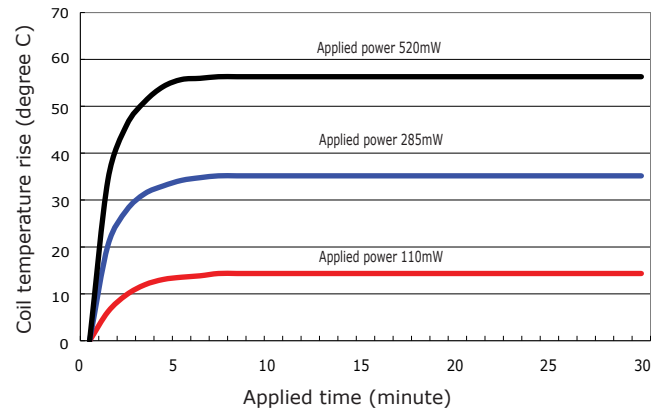

PERFORMANCE DATA

Contact Resistance

Carry Current

Life

Coil Temperature Rise

Notes: Reference data of 1H-2M12G

Operate and Release Voltage

Magnetic Interference