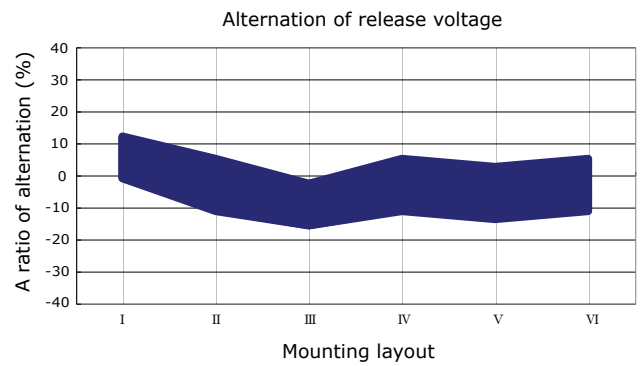

Magnetic Interference

Notes: Reference data of 1H-4A18G