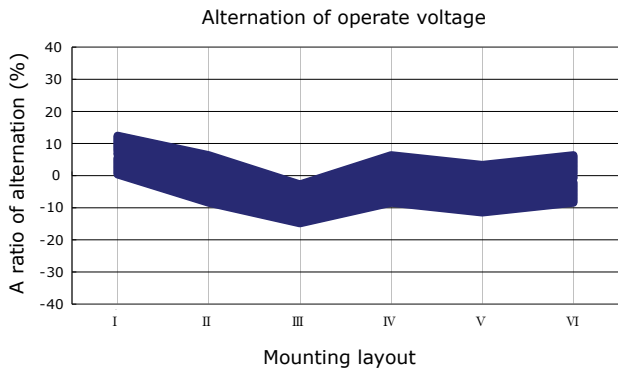

Magnetic Interference

Notes: Reference data of 1H-4A18G