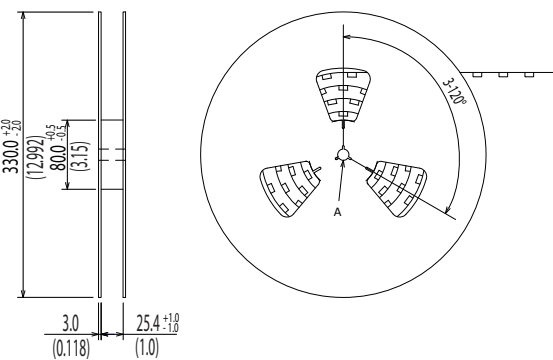

Dimensions of Tape and Reel All Dimensions are mm (inch)

1H-□4G-70

1H-□4J-70

Feed Direction →

Details of the part A

Packing Quantity: 1,000pcs

Packing conforms to EIA standard EIA-481-2 or EIA-481-3