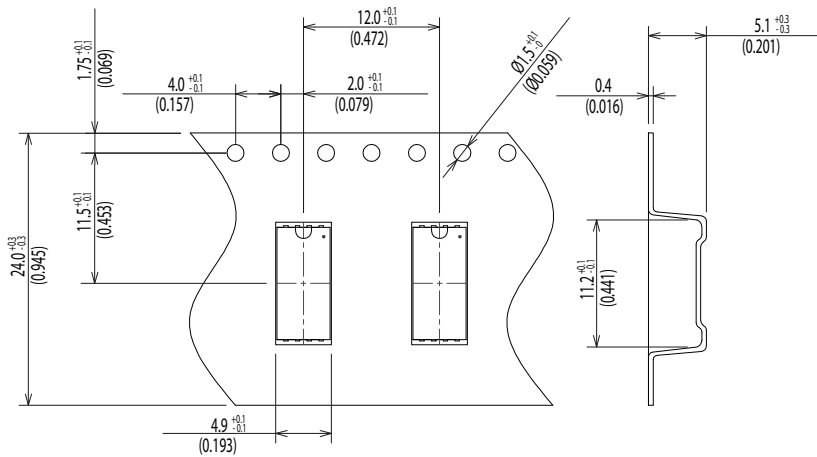

Dimensions of Tape and Reel All Dimensions are mm (inch)

1H-□4G-70

1H-□4J-70

Feed Direction →

Details of the part A

Packing Quantity: 1,000pcs

Packing conforms to EIA standard EIA-481-2 or EIA-481-3