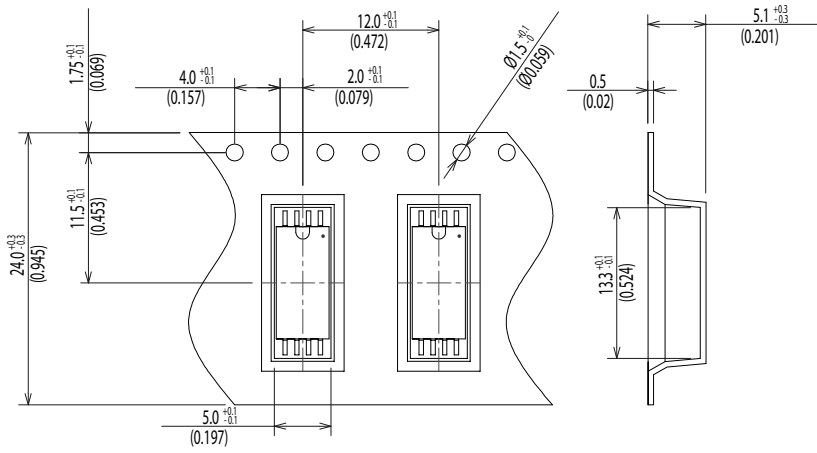

Dimensions of Tape and Reel All Dimensions are mm (inch)

1H-□4G-70

1H-□4J-70

Feed Direction →

Details of the part A

Packing Quantity: 1,000pcs

Packing conforms to EIA standard EIA-481-2 or EIA-481-3