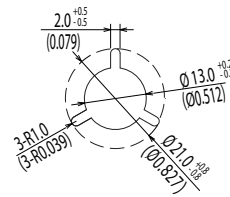

Dimensions of Tape and Reel All Dimensions are mm (inch)

1H-□4G-70

1H-□4J-70

Feed Direction →

Details of the part A

Packing Quantity: 1,000pcs

Packing conforms to EIA standard EIA-481-2 or EIA-481-3