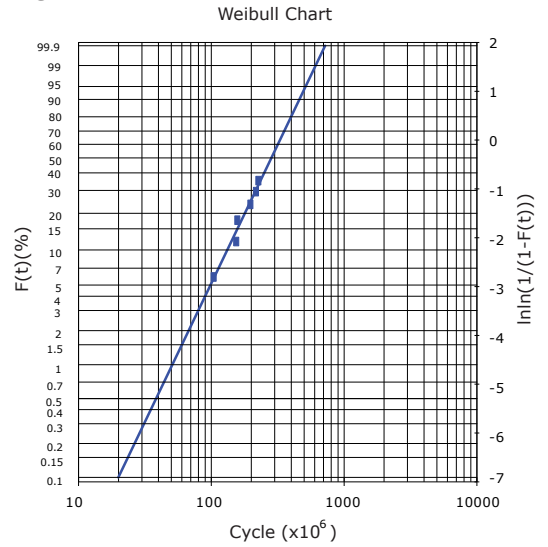

PERFORMANCE DATA

Contact Resistance

Carry Current

Life

Coil Temperature Rise

Notes: Reference data of 2H-14WJ

Operate and Release Voltage

Magnetic Interference

Notes: Reference data of 2H-14WJ