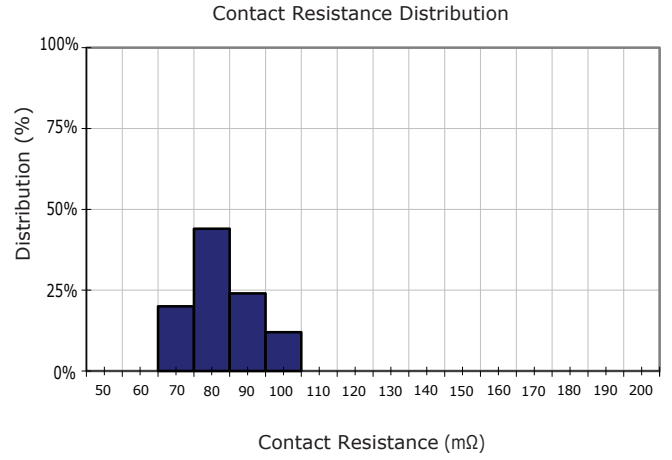

PERFORMANCE DATA

Contact Resistance

Carry Current

Life

Coil Temperature Rise

Notes: Reference data of 2H-14WJ

Operate and Release Voltage

Magnetic Interference

Notes: Reference data of 2H-14WJ