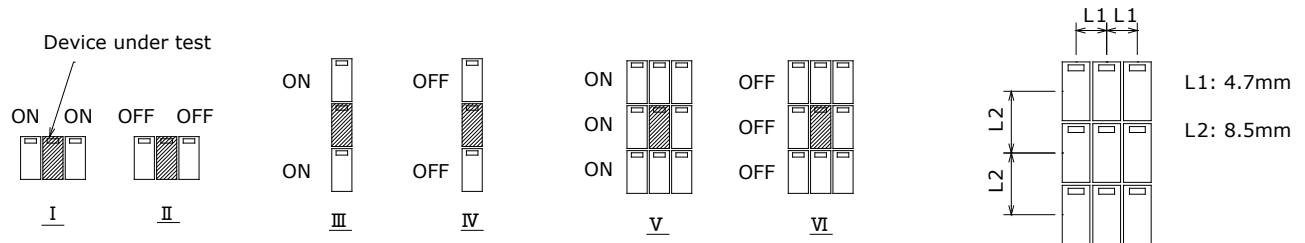

PERFORMANCE DATA

Contact Resistance

Carry Current

Life

Coil Temperature Rise

Notes: Reference data of 2H-14WJ

Operate and Release Voltage

Magnetic Interference

Notes: Reference data of 2H-14WJ