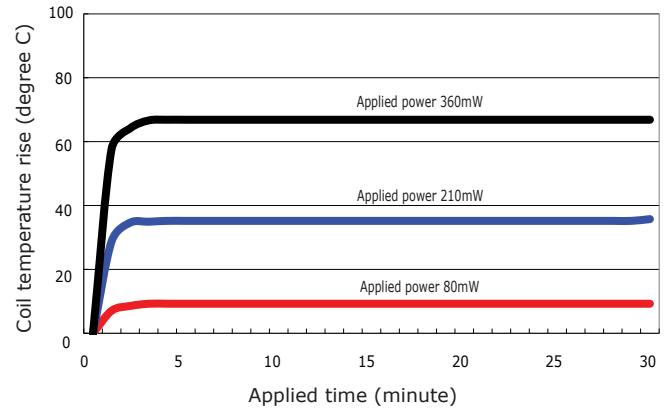

PERFORMANCE DATA

Contact Resistance

Carry Current

Life

Coil Temperature Rise

Notes: Reference data of 2H-14WJ

Operate and Release Voltage

Magnetic Interference

Notes: Reference data of 2H-14WJ