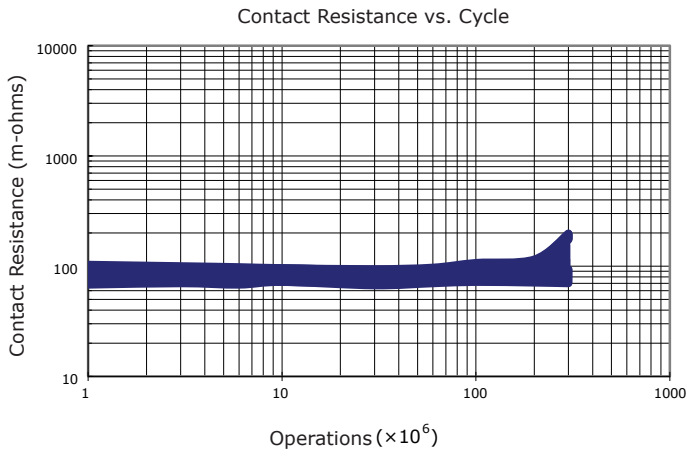

PERFORMANCE DATA

Contact Resistance

Carry Current

Life

Coil Temperature Rise

Notes: Reference data of 2H-14WJ

Operate and Release Voltage

Magnetic Interference

Notes: Reference data of 2H-14WJ