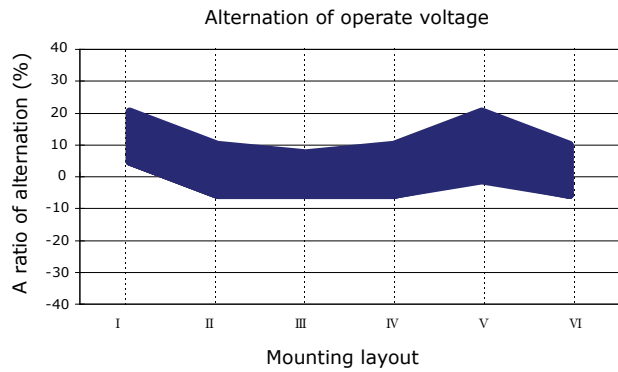

PERFORMANCE DATA

Contact Resistance

Carry Current

Life

Coil Temperature Rise

Notes: Reference data of 2H-14WJ

Operate and Release Voltage

Magnetic Interference

Notes: Reference data of 2H-14WJ