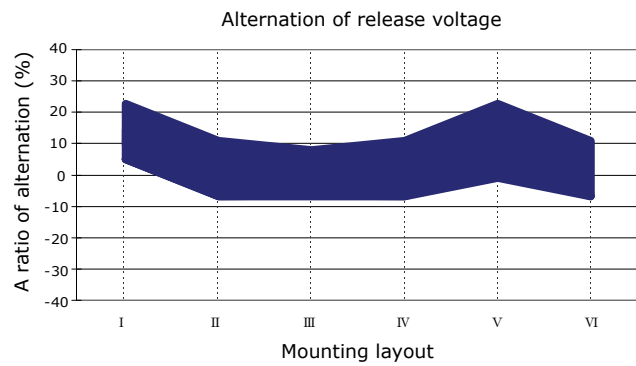

PERFORMANCE DATA

Contact Resistance

Carry Current

Life

Coil Temperature Rise

Notes: Reference data of 2H-14WJ

Operate and Release Voltage

Magnetic Interference

Notes: Reference data of 2H-14WJ