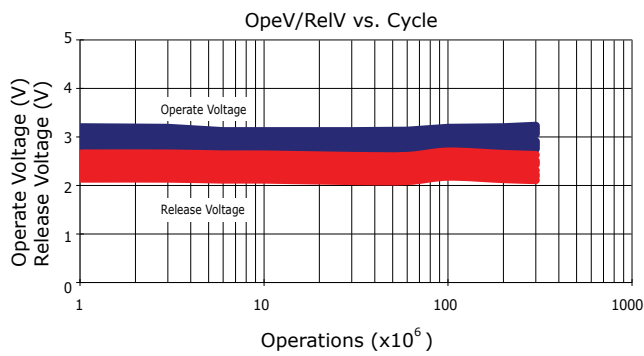

PERFORMANCE DATA

Contact Resistance

Carry Current

Life

Coil Temperature Rise

Notes: Reference data of 2H-14WJ

Operate and Release Voltage

Magnetic Interference

Notes: Reference data of 2H-14WJ