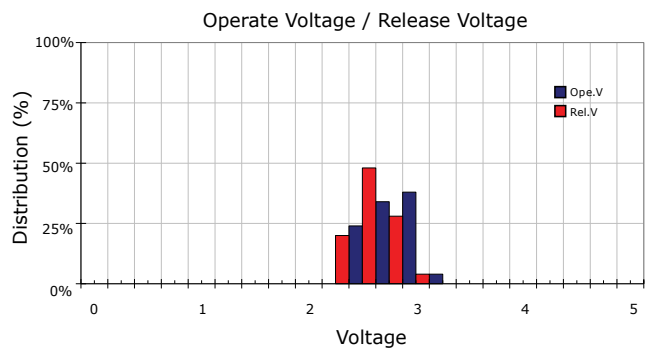

PERFORMANCE DATA

Contact Resistance

Carry Current

Life

Coil Temperature Rise

Notes: Reference data of 2H-14WJ

Operate and Release Voltage

Magnetic Interference