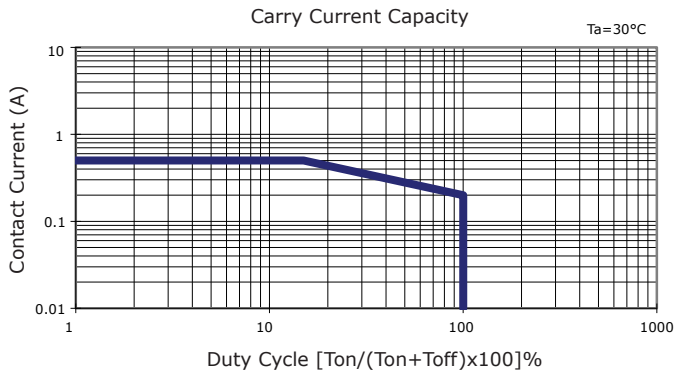

PERFORMANCE DATA

Contact Resistance

Carry Current

Life

Coil Temperature Rise

Notes: Reference data of 2H-14WJ

Operate and Release Voltage

Magnetic Interference

Notes: Reference data of 2H-14WJ