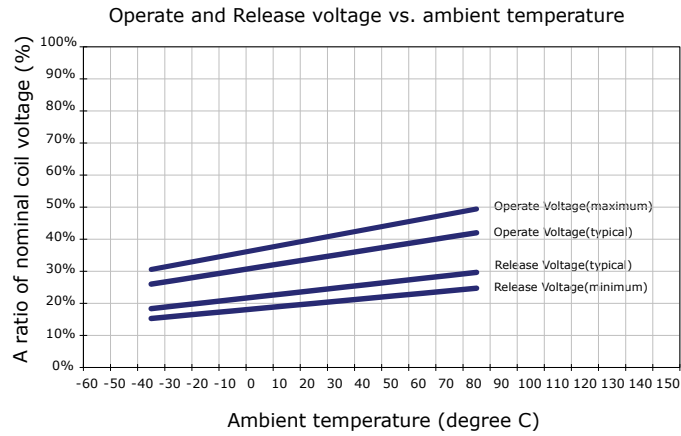

PERFORMANCE DATA

Contact Resistance

Carry Current

Life

Coil Temperature Rise

Notes: Reference data of 2H-14WJ

Operate and Release Voltage

Magnetic Interference