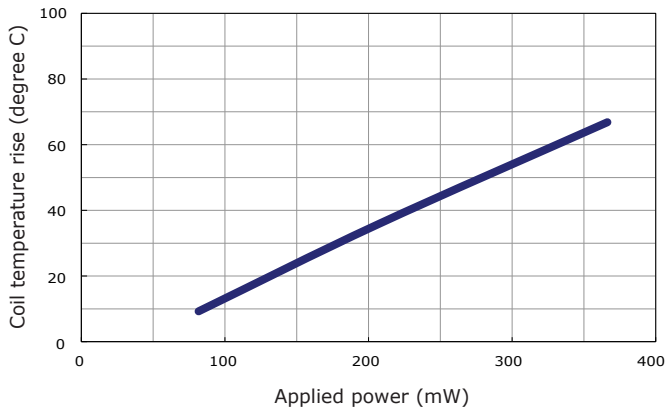

PERFORMANCE DATA

Contact Resistance

Carry Current

Life

Coil Temperature Rise

Notes: Reference data of 2H-14WJ

Operate and Release Voltage

Magnetic Interference

Notes: Reference data of 2H-14WJ