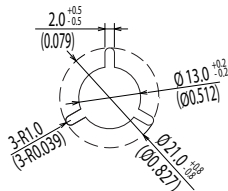

Dimensions of Tape and Reel All Dimensions are mm (inch)

Details of the part A

Packing Quantity: 500pcs

Packing conforms to EIA standard EIA-481-2 or EIA-481-3