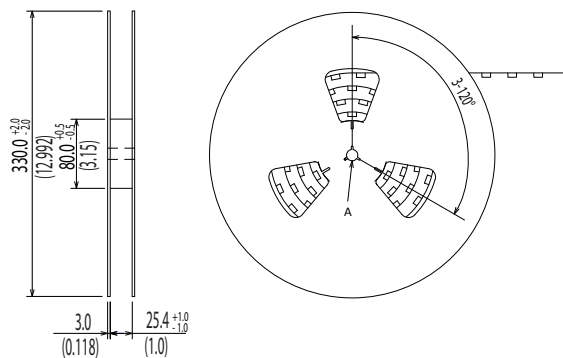

Dimensions of Tape and Reel All Dimensions are mm (inch)

Details of the part A

Packing Quantity: 500pcs

Packing conforms to EIA standard EIA-481-2 or EIA-481-3