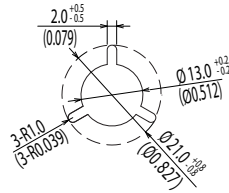

Dimensions of Tape and Reel All Dimensions are mm (inch)

9H-□0J
9H-□4J

Details of the part A

Packing Quantity: 2,000pcs

Packing conforms to EIA standard EIA-481-2 or EIA-481-3