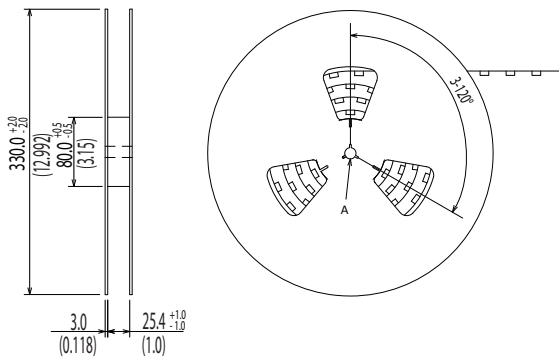

Dimensions of Tape and Reel All Dimensions are mm (inch)

9H-□0J
9H-□4J

Details of the part A

Packing Quantity: 2,000pcs

Packing conforms to EIA standard EIA-481-2 or EIA-481-3