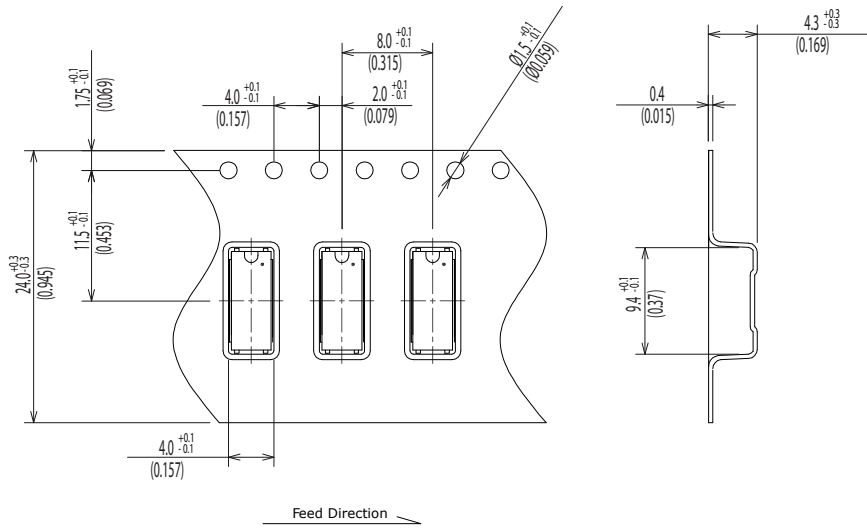

Dimensions of Tape and Reel All Dimensions are mm (inch)

9H-□0J
9H-□4J

Details of the part A

Packing Quantity: 2,000pcs

Packing conforms to EIA standard EIA-481-2 or EIA-481-3