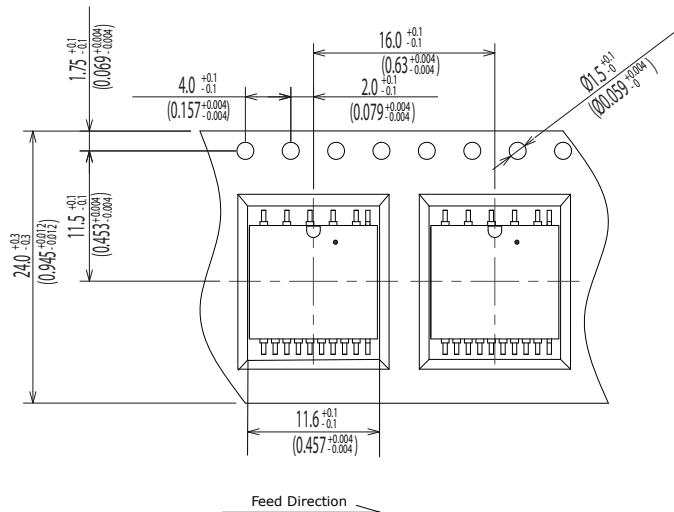

Dimensions of Tape and Reel All Dimensions are mm (inch)

1H-2T□8G

1H-2T□8J

Details of the part A

Packing Quantity: 500pcs

Packing conforms to EIA standard EIA-481-2 or EIA-481-3