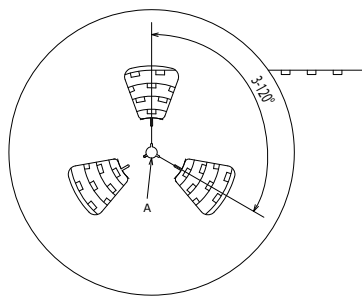

Dimensions of Tape and Reel All Dimensions are mm (inch)

1H-2T□8G

1H-2T□8J

Details of the part A

Packing Quantity: 500pcs

Packing conforms to EIA standard EIA-481-2 or EIA-481-3