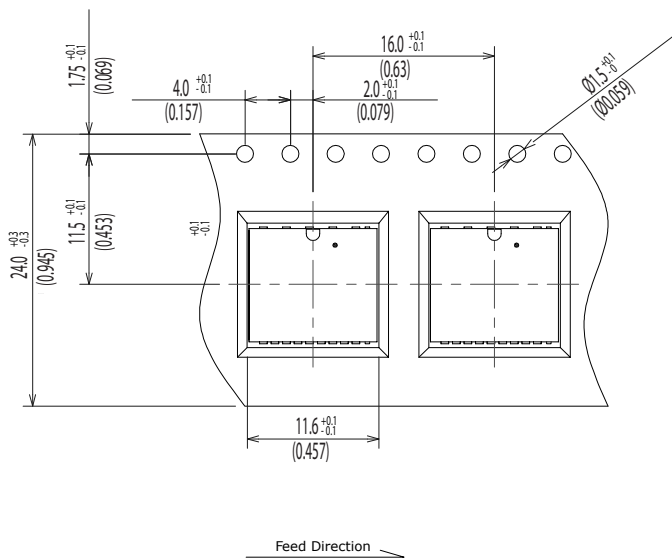

Dimensions of Tape and Reel All Dimensions are mm (inch)

1H-2T□8G

1H-2T□8J

Details of the part A

Packing Quantity: 500pcs

Packing conforms to EIA standard EIA-481-2 or EIA-481-3