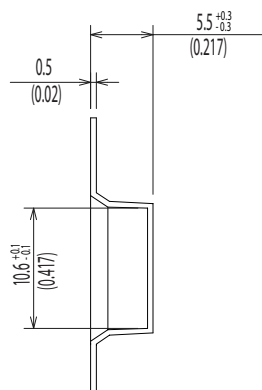

Dimensions of Tape and Reel All Dimensions are mm (inch)

1H-2T□8G

1H-2T□8J

Details of the part A

Packing Quantity: 500pcs

Packing conforms to EIA standard EIA-481-2 or EIA-481-3