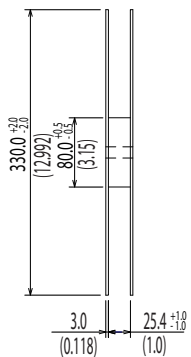

Dimensions of Tape and Reel All Dimensions are mm (inch)

1H-2T□8G

1H-2T□8J

Details of the part A

Packing Quantity: 500pcs

Packing conforms to EIA standard EIA-481-2 or EIA-481-3