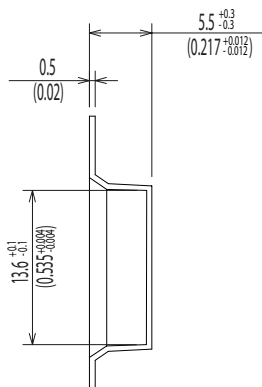

Dimensions of Tape and Reel All Dimensions are mm (inch)

1H-2T□8G

1H-2T□8J

Details of the part A

Packing Quantity: 500pcs

Packing conforms to EIA standard EIA-481-2 or EIA-481-3