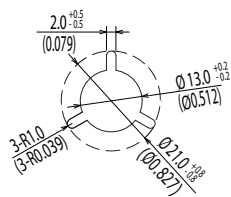

Dimensions of Tape and Reel All Dimensions are mm (inch)

1H-2T□8G

1H-2T□8J

Details of the part A

Packing Quantity: 500pcs

Packing conforms to EIA standard EIA-481-2 or EIA-481-3