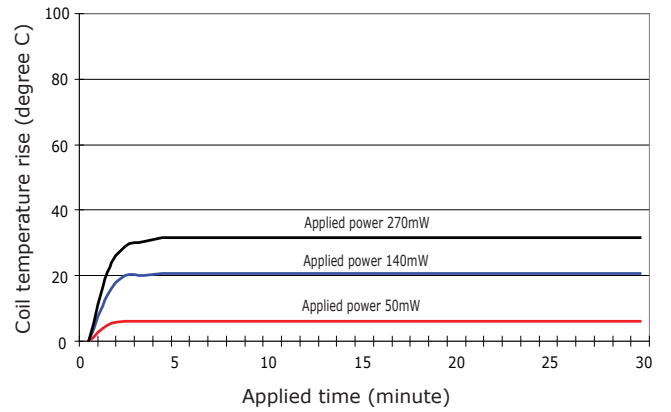

PERFORMANCE DATA

Contact Resistance

Carry Current

Life

Coil Temperature Rise

Notes: Reference data of 10H-1A12G