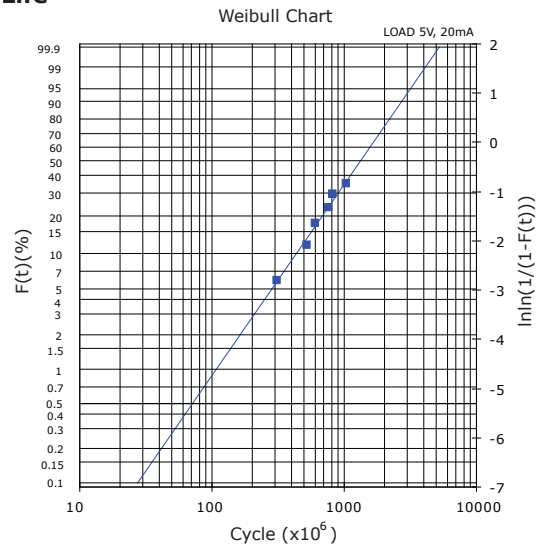

PERFORMANCE DATA

Contact Resistance

Carry Current

Life

Coil Temperature Rise

Notes: Reference data of 10H-1A12G