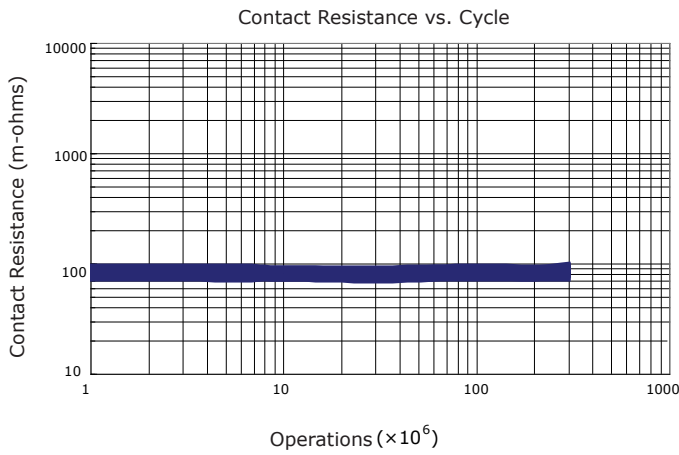

PERFORMANCE DATA

Contact Resistance

Carry Current

Life

Coil Temperature Rise

Notes: Reference data of 10H-1A12G