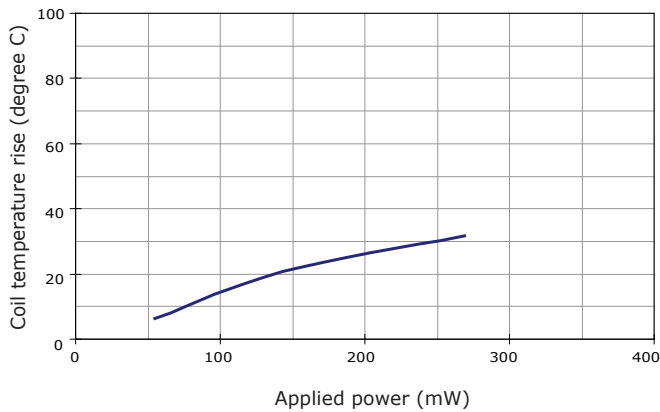

PERFORMANCE DATA

Contact Resistance

Carry Current

Life

Coil Temperature Rise

Notes: Reference data of 10H-1A12G