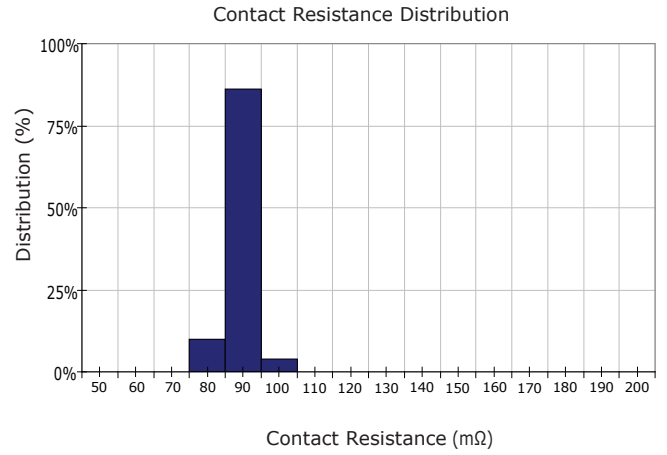

PERFORMANCE DATA

Contact Resistance

Carry Current

Life

Coil Temperature Rise

Notes: Reference data of 10H-1A12G