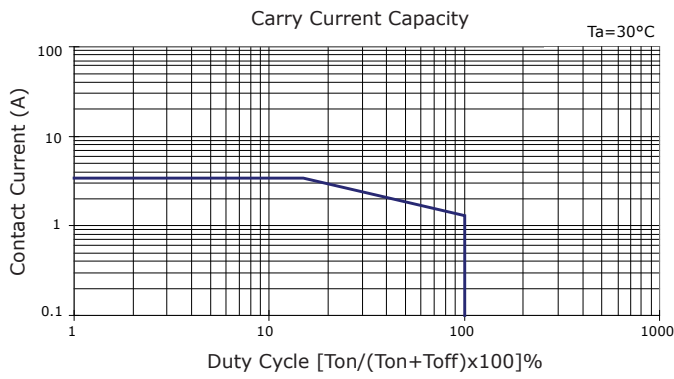

PERFORMANCE DATA

Contact Resistance

Carry Current

Life

Coil Temperature Rise

Notes: Reference data of 10H-1A12G