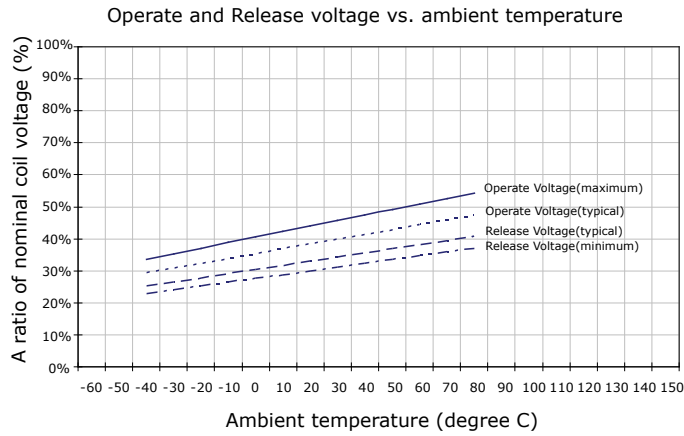

PERFORMANCE DATA

Contact Resistance

Carry Current

Life

Coil Temperature Rise

Notes: Reference data of 1H-14G

Operate and Release Voltage

Magnetic Interference