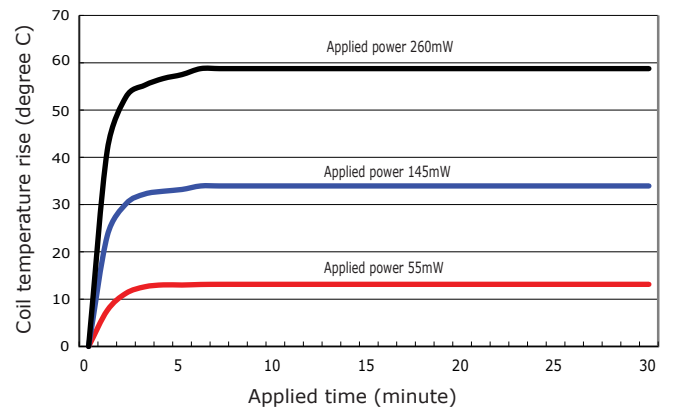

PERFORMANCE DATA

Contact Resistance

Carry Current

Life

Coil Temperature Rise

Notes: Reference data of 1H-14G

Operate and Release Voltage

Magnetic Interference

Notes: Reference data of 1H-14G