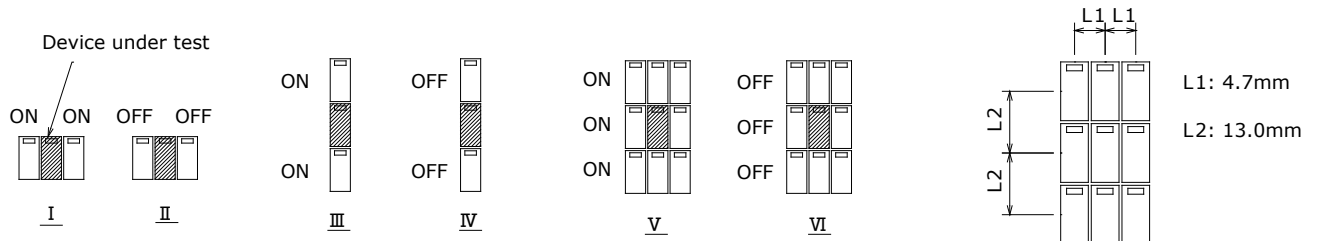

PERFORMANCE DATA

Contact Resistance

Carry Current

Life

Coil Temperature Rise

Notes: Reference data of 1H-14G

Operate and Release Voltage

Magnetic Interference

Notes: Reference data of 1H-14G