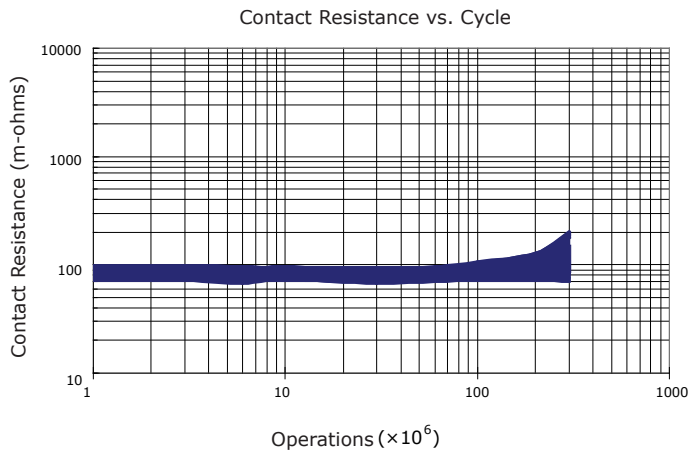

PERFORMANCE DATA

Contact Resistance

Carry Current

Life

Coil Temperature Rise

Notes: Reference data of 1H-14G

Operate and Release Voltage

Magnetic Interference

Notes: Reference data of 1H-14G