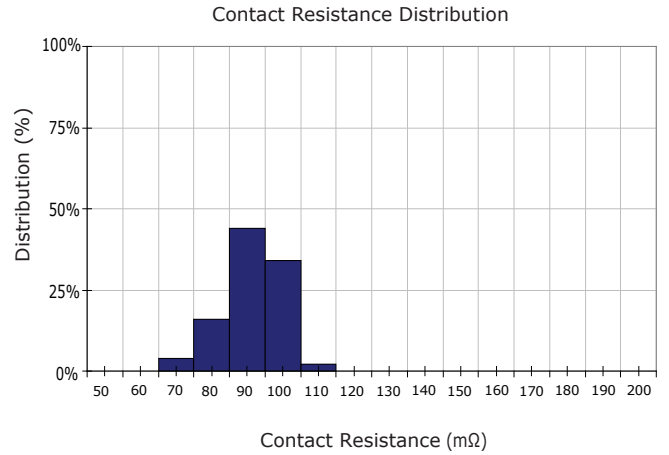

PERFORMANCE DATA

Contact Resistance

Carry Current

Life

Coil Temperature Rise

Notes: Reference data of 1H-14G

Operate and Release Voltage

Magnetic Interference

Notes: Reference data of 1H-14G