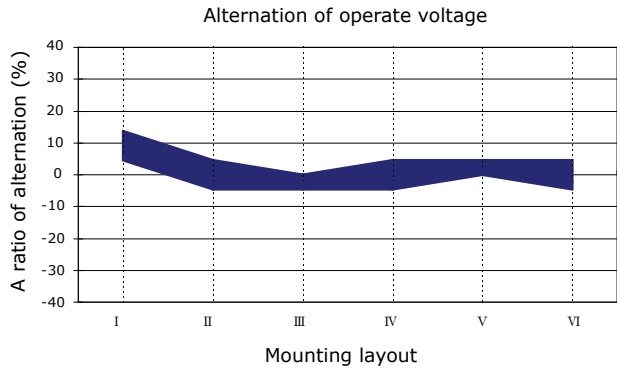

PERFORMANCE DATA

Contact Resistance

Carry Current

Life

Coil Temperature Rise

Notes: Reference data of 1H-14G

Operate and Release Voltage

Magnetic Interference

Notes: Reference data of 1H-14G