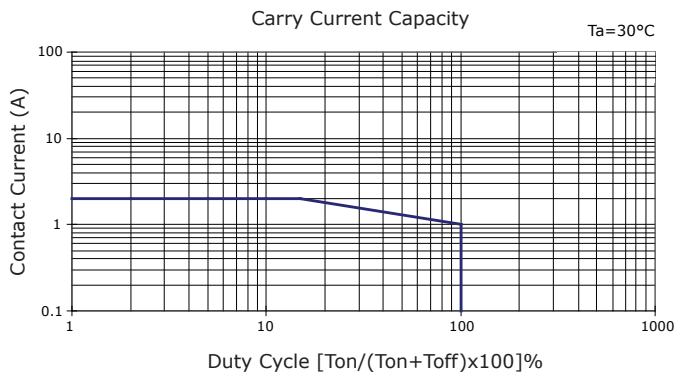

PERFORMANCE DATA

Contact Resistance

Carry Current

Life

Coil Temperature Rise

Notes: Reference data of 1H-14G

Operate and Release Voltage

Magnetic Interference

Notes: Reference data of 1H-14G