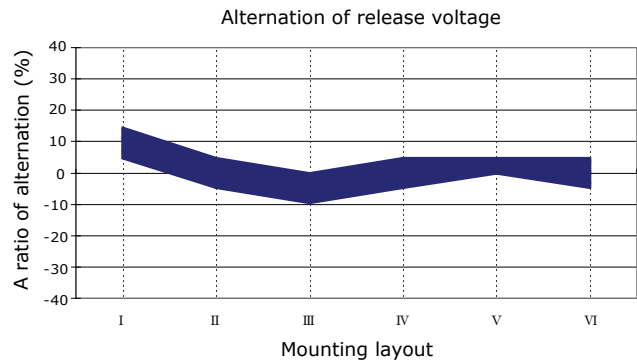

PERFORMANCE DATA

Contact Resistance

Carry Current

Life

Coil Temperature Rise

Notes: Reference data of 1H-14G

Operate and Release Voltage

Magnetic Interference

Notes: Reference data of 1H-14G