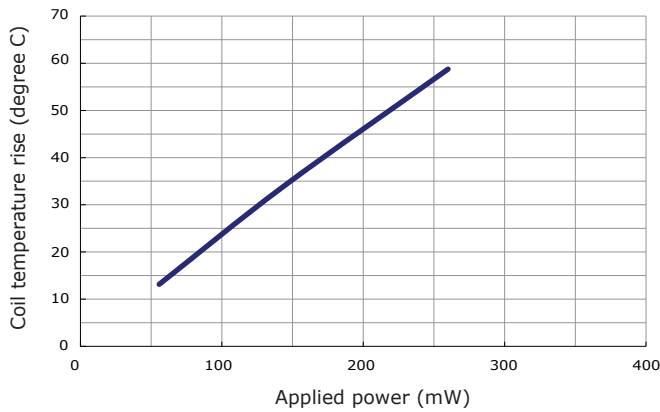

PERFORMANCE DATA

Contact Resistance

Carry Current

Life

Coil Temperature Rise

Notes: Reference data of 1H-14G

Operate and Release Voltage

Magnetic Interference

Notes: Reference data of 1H-14G