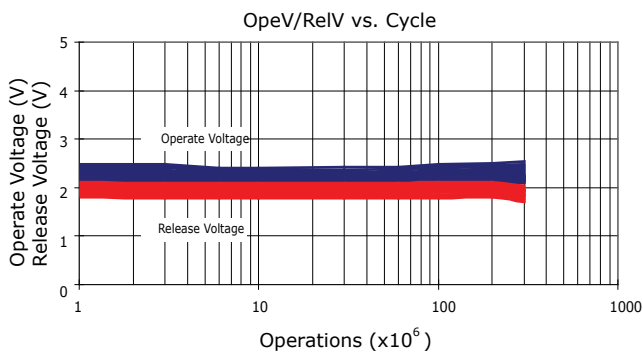

PERFORMANCE DATA

Contact Resistance

Carry Current

Life

Coil Temperature Rise

Notes: Reference data of 1H-14G

Operate and Release Voltage

Magnetic Interference

Notes: Reference data of 1H-14G