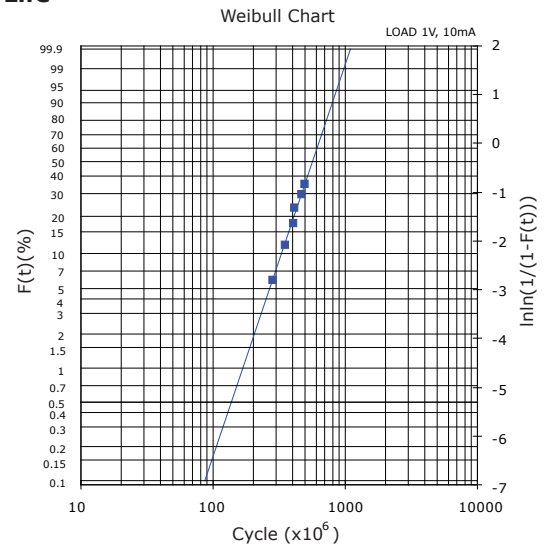

PERFORMANCE DATA

Contact Resistance

Carry Current

Life

Coil Temperature Rise

Notes: Reference data of 1H-14G

Operate and Release Voltage

Magnetic Interference

Notes: Reference data of 1H-14G