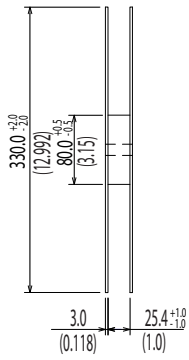

Dimensions of Tape and Reel All Dimensions are mm (inch)

Details of the part A

Packing Quantity: 1,000pcs
 Packing conforms to EIA standard EIA-481-2 or EIA-481-3