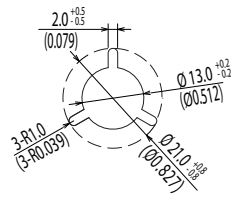

Dimensions of Tape and Reel All Dimensions are mm (inch)

Details of the part A

Packing Quantity: 1,000pcs
 Packing conforms to EIA standard EIA-481-2 or EIA-481-3