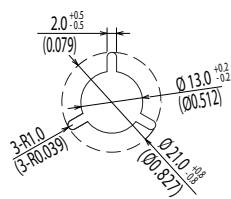

Dimensions of Tray All Dimensions are mm (inch)

Packing Quantity: 100pcs

Packing conforms to EIA standard EIA-481-2 or EIA-481-3.

Dimensions of Tape and Reel All Dimensions are mm (inch)

3H-□5G

3H-□5J

Details of the part A