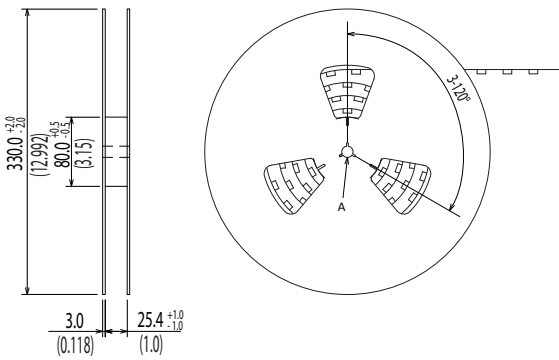

Dimensions of Tray All Dimensions are mm (inch)

Packing Quantity: 100pcs

Packing conforms to EIA standard EIA-481-2 or EIA-481-3.

Dimensions of Tape and Reel All Dimensions are mm (inch)

3H-□5G

3H-□5J

Details of the part A