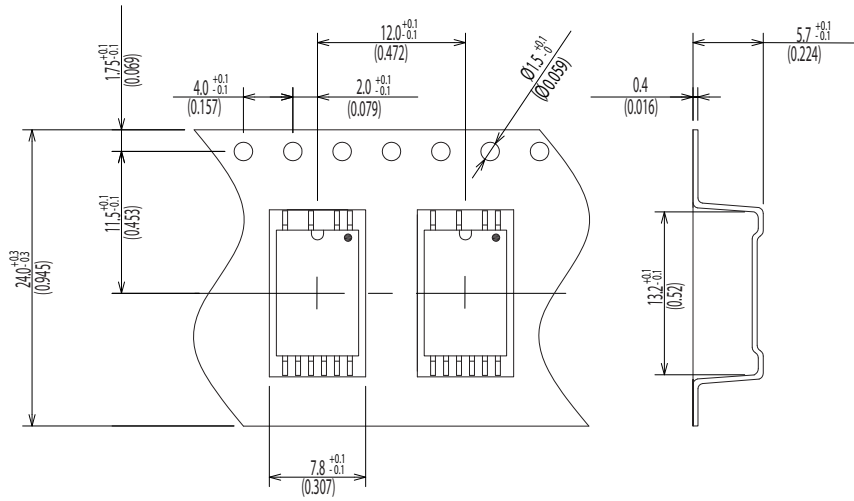

Dimensions of Tray All Dimensions are mm (inch)

Packing Quantity: 100pcs

Packing conforms to EIA standard EIA-481-2 or EIA-481-3.

Dimensions of Tape and Reel All Dimensions are mm (inch)

3H-□5G

3H-□5J

Details of the part A

Packing Quantity: 500pcs

Packing conforms to EIA standard EIA-481-2 or EIA-481-3