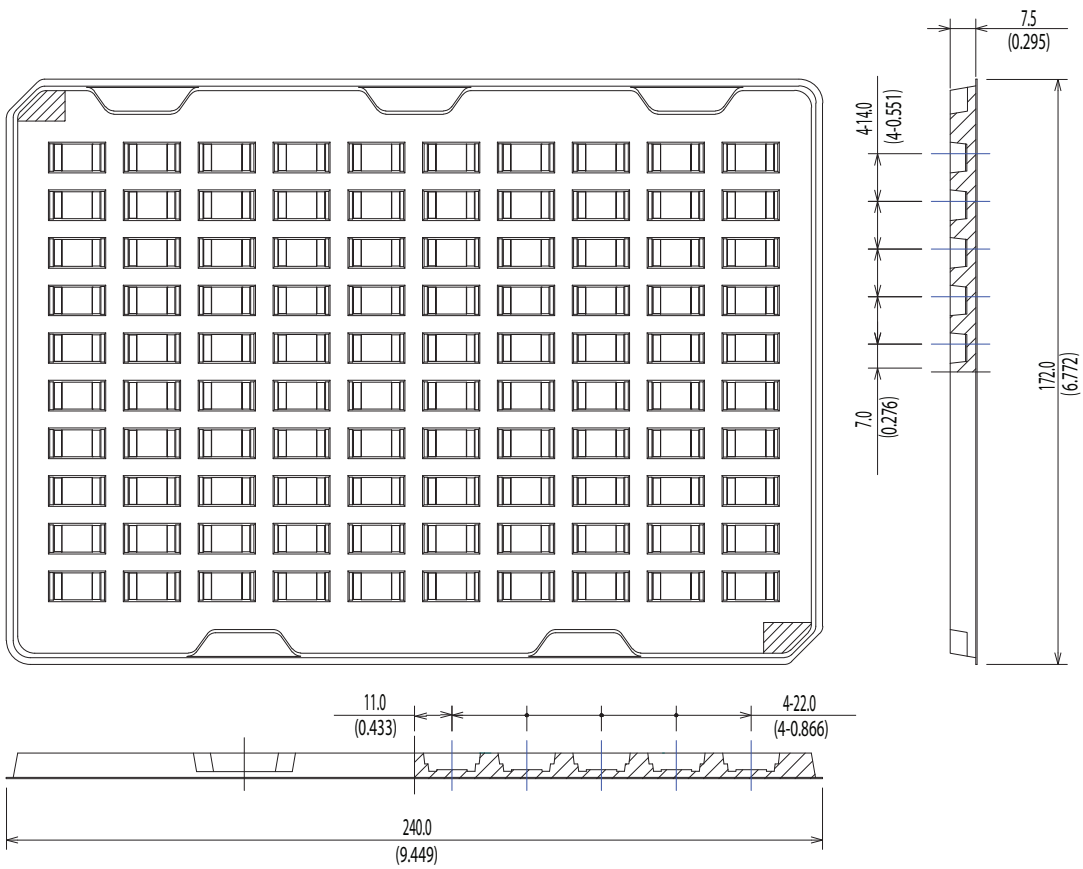

Dimensions of Tray All Dimensions are mm (inch)

Packing Quantity: 100pcs

Packing conforms to EIA standard EIA-481-2 or EIA-481-3.

Dimensions of Tape and Reel All Dimensions are mm (inch)

3H-□5G

3H-□5J

Details of the part A

Packing Quantity: 500pcs

Packing conforms to EIA standard EIA-481-2 or EIA-481-3