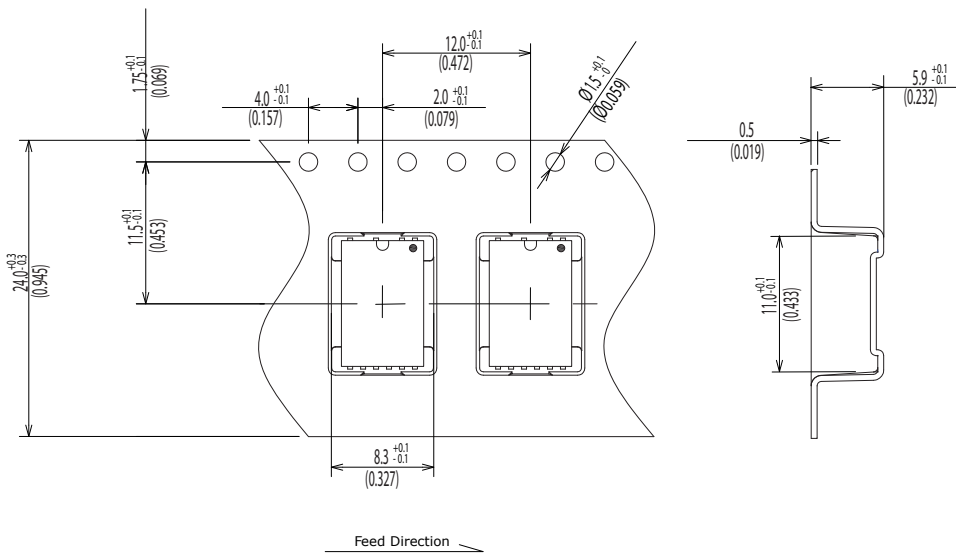

Dimensions of Tray All Dimensions are mm (inch)

Packing Quantity: 100pcs

Packing conforms to EIA standard EIA-481-2 or EIA-481-3.

Dimensions of Tape and Reel All Dimensions are mm (inch)

3H-□5G

3H-□5J

Details of the part A

Packing Quantity: 500pcs

Packing conforms to EIA standard EIA-481-2 or EIA-481-3