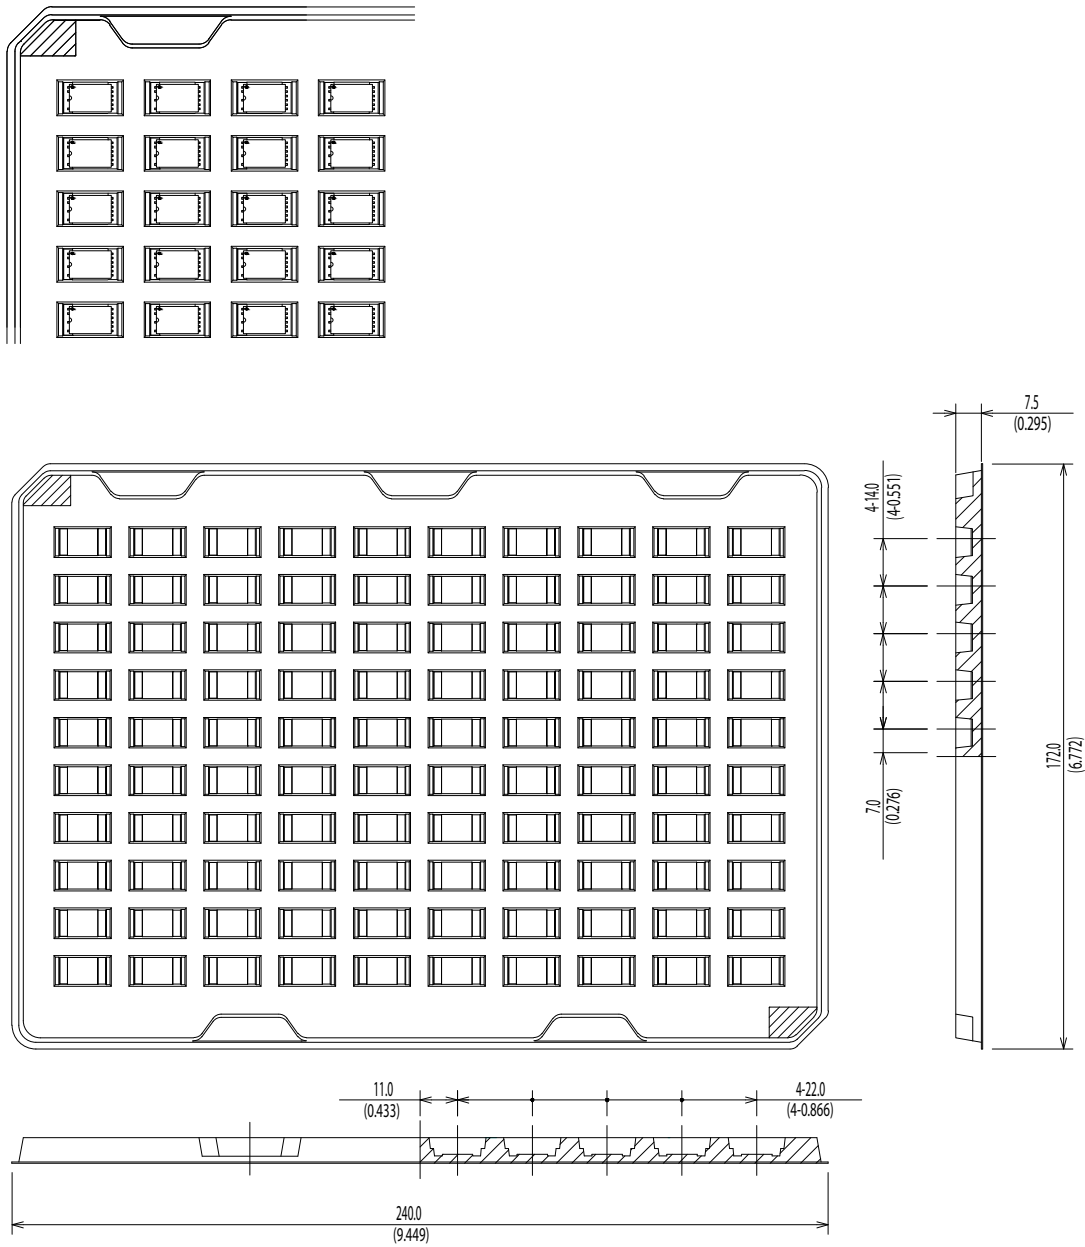

**Dimensions of Tray** All Dimensions are mm (inch)

Packing Quantity: 100pcs

Packing conforms to EIA standard EIA-481-2 or EIA-481-3

**Dimensions of Tape and Reel All Dimensions are mm (inch)**

Details of the part A

Packing Quantity: 500pcs

Packing conforms to EIA standard EIA-481-2 or EIA-481-3