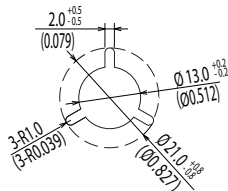

**Dimensions of Tray** All Dimensions are mm (inch)

Packing Quantity: 100pcs

Packing conforms to EIA standard EIA-481-2 or EIA-481-3

**Dimensions of Tape and Reel All Dimensions are mm (inch)**

Details of the part A