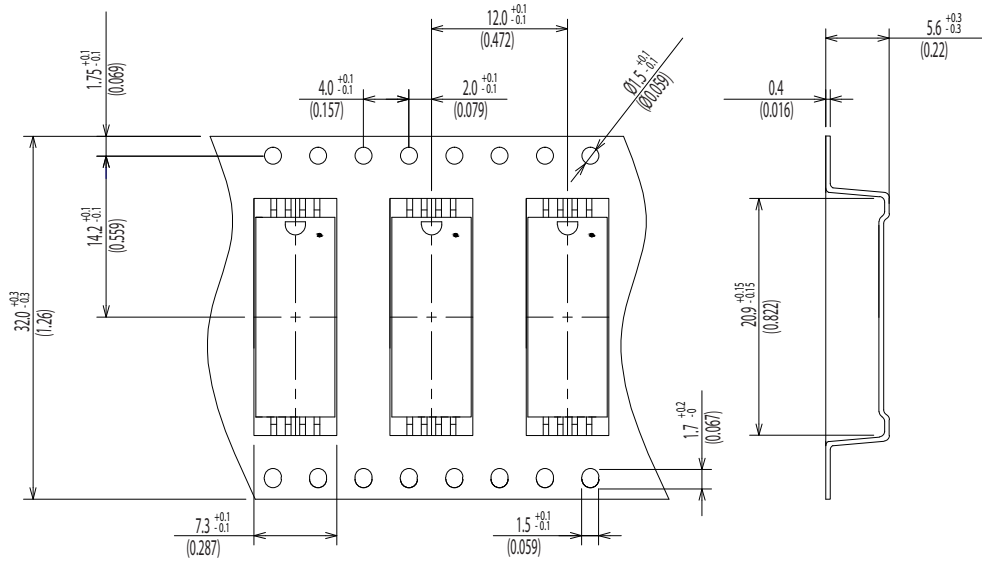

Dimensions of Tape and Reel All Dimensions are mm (inch)

10H-1A□2G

10H-2A□2G

Details of the part A

Packing Quantity: 10H-1A□2G/500pcs, 10H-2A□2G/1000pcs

Packing conforms to EIA standard EIA-481-2 or EIA-481-3