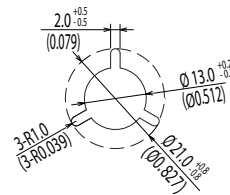

Dimensions of Tape and Reel All Dimensions are mm (inch)

10H-1A□2G

10H-2A□2G

Details of the part A

Packing Quantity: 10H-1A□2G/500pcs, 10H-2A□2G/1000pcs

Packing conforms to EIA standard EIA-481-2 or EIA-481-3