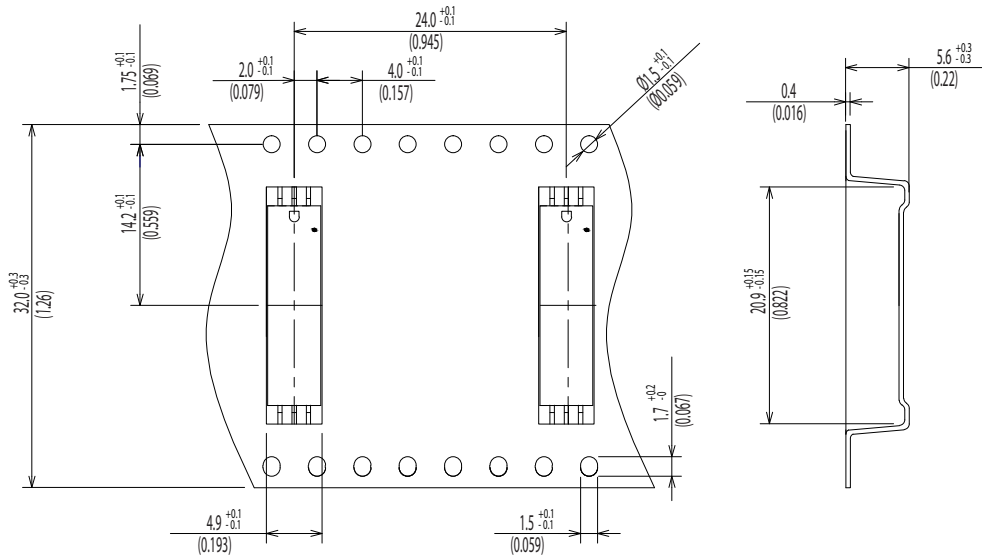

Dimensions of Tape and Reel All Dimensions are mm (inch)

10H-1A□2G

10H-2A□2G

Details of the part A

Packing Quantity: 10H-1A□2G/500pcs, 10H-2A□2G/1000pcs

Packing conforms to EIA standard EIA-481-2 or EIA-481-3