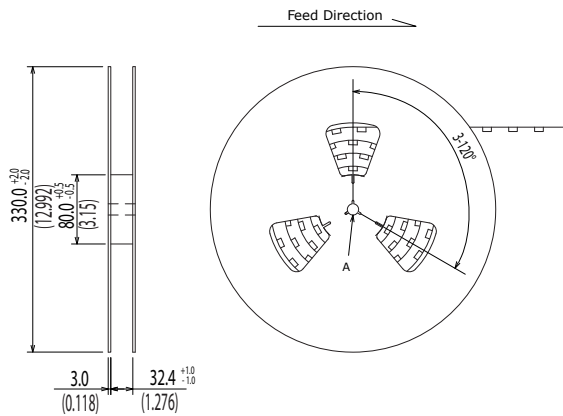

Dimensions of Tape and Reel All Dimensions are mm (inch)

10H-1A□2G

10H-2A□2G

Details of the part A

Packing Quantity: 10H-1A□2G/500pcs, 10H-2A□2G/1000pcs

Packing conforms to EIA standard EIA-481-2 or EIA-481-3