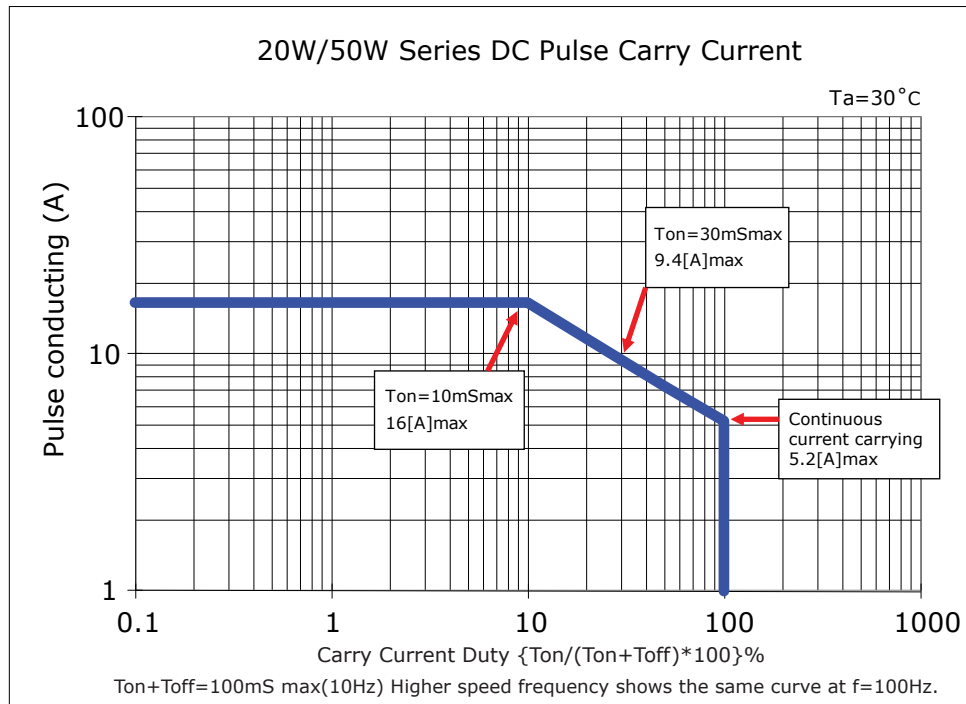

DC Pulse Carry Current Curve

101E Series

102R Series

104E Series

95D Series

20W/50W Series

20Z Series